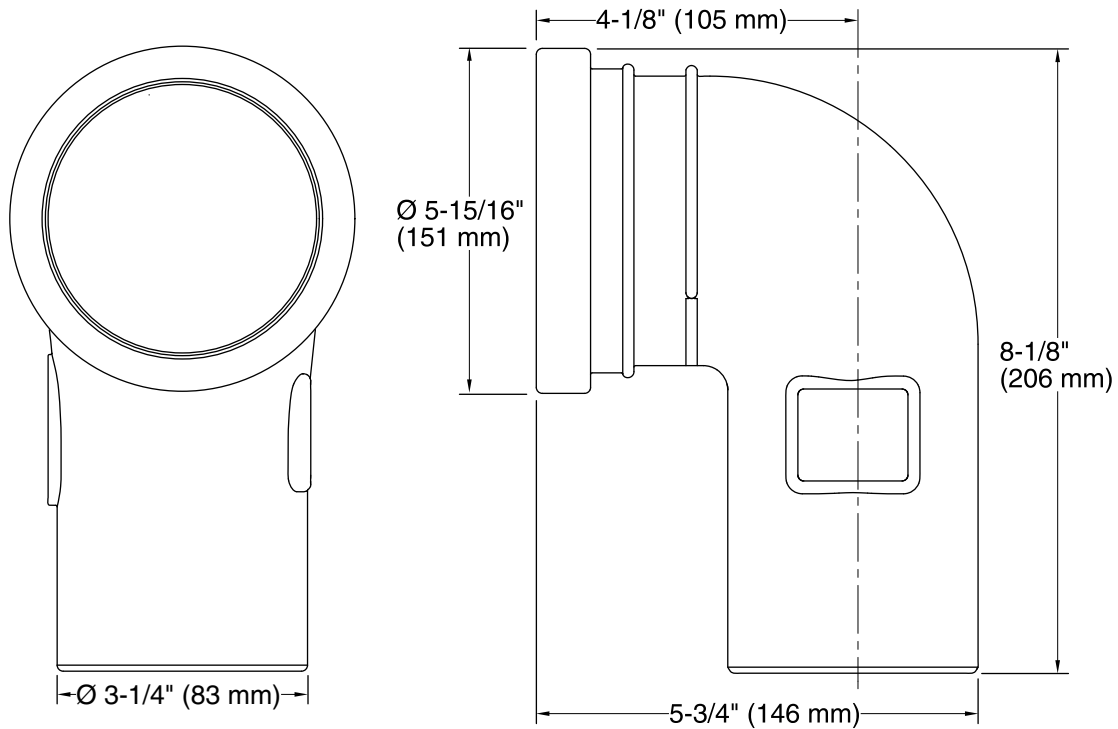

2"x4" Wall-Hung Toilet Waste Pipe K-7208

Features

- For use with the K-18829 2"x4" In-Wall Tank and Carrier System when required by code.
- Can be used in those municipalities where it is required by code.

Material

- Cast iron.

Codes/Standards

None Applicable

KOHLER® One-Year Limited Warranty

See website for detailed warranty information.

Technical Information

All product dimensions are nominal.