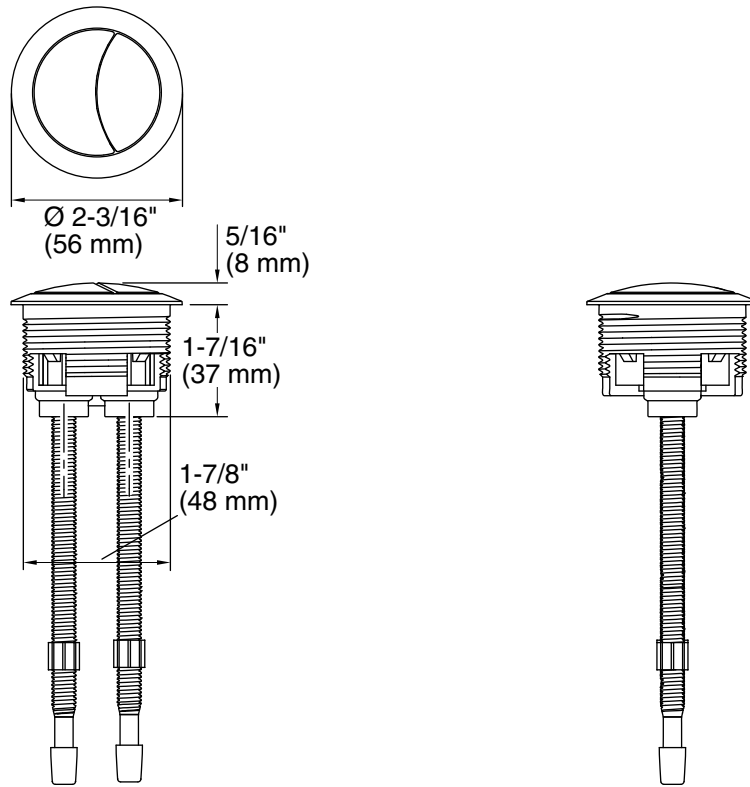

Features

- Water-saving dual-flush actuator offers two flushing options.
- Large top-mount buttons provide an ergonomic experience.
- Spring-loaded buttons facilitate a smooth actuation.
- KOHLER finishes resist corrosion and tarnish.
- For use with the K-3753 Persuade Circ and K-3723 Persuade Curv toilets.

Technical Information

All product dimensions are nominal.

Material: Plastic

Notes

Install this product according to the installation guide.