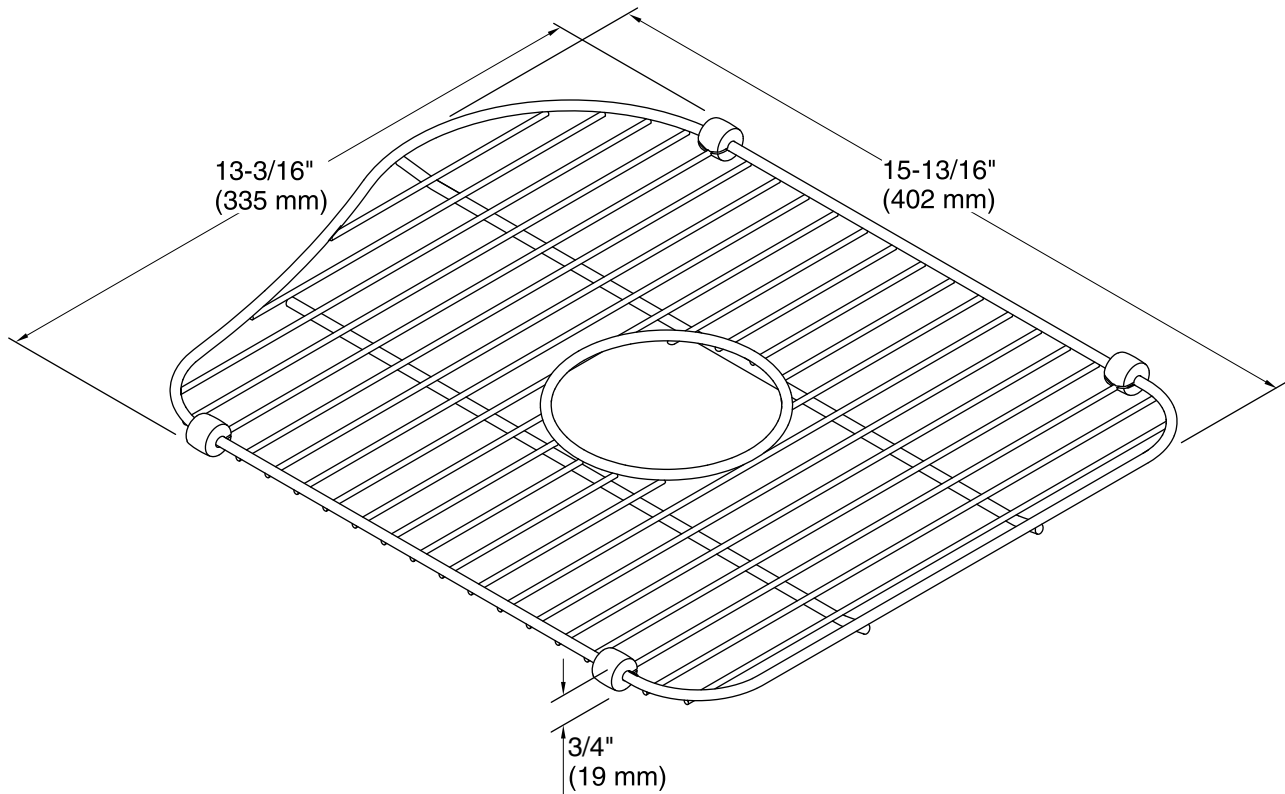

### Features

- Fits in the right bowl of the K-3369 Staccato kitchen sink.
- Durable stainless-steel construction.
- Helps protect sink surface from daily wear.
- Dishwasher safe.
- Innovative wheels around the perimeter provide a secure fit and reduce debris buildup.

## Technical Information

All product dimensions are nominal.