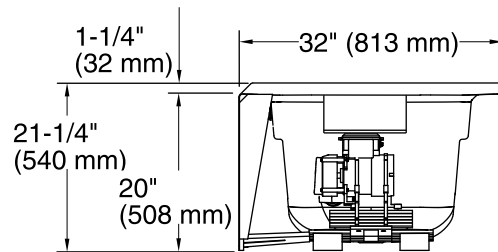

Required Electrical Service

One dedicated circuit required, protected with Class A Ground-Fault Circuit-Interrupter (GFCI) or Residual Current Device (RCD).

Pump, Heated   120 V, 15 A, 60 Hz
Surface:

Technical Information

All product dimensions are nominal.

Installation: 3-Wall Alcove
Drain location: Left
Basin area, bottom: 45" x 22" (1143 mm x 559 mm)
Basin area, top: 54" x 25" (1372 mm x 635 mm)
Minimum floor load: 50 lbs/ft² (244.1 kg/m²)
Water depth: 15" (381 mm)
Water capacity: 60 gal (227.1 L)
Electrical component rating: Pump: 120 V, 7 A, 60 Hz
                                         Heated Surface: 120 V, 0.5 A, 60 Hz
Pump speed: Single
Minimum flat for door: 2" (51 mm)

Notes

Measure your actual product for rough-in details. Install this product according to the installation instructions.

The hot water supply should be 70% of the capacity of the bath or greater. Installations will vary.