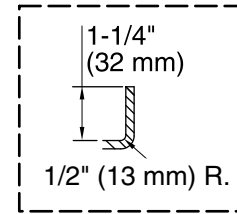

No change in measurements if connected with drain illustrated. (K-11677)

Integral Flange Detail