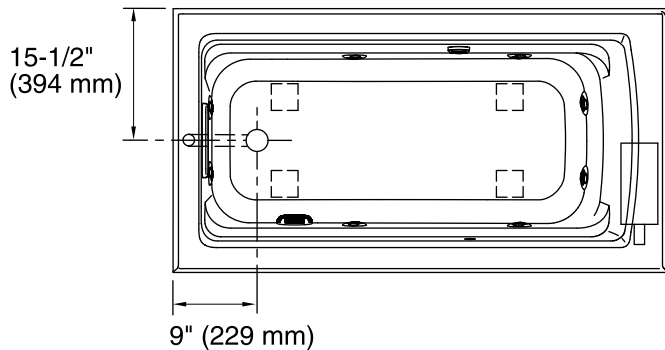

No change in measurements if connected with drain illustrated. (K-11677)