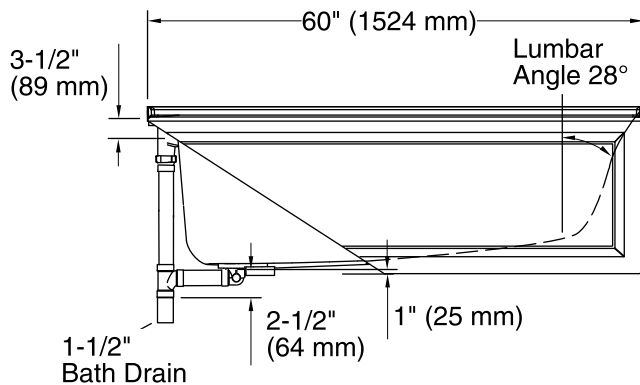

Required Electrical Service

One dedicated circuit required, protected with Class A Ground-Fault Circuit-Interrupter (GFCI) or Residual Current Device (RCD).

Pump, Heated   120 V, 15 A, 60 Hz
Surface:

Technical Information

All product dimensions are nominal.

Installation: 3-Wall Alcove
Drain location: Left
Basin area, bottom: 45" x 22" (1143 mm x 559 mm)
Basin area, top: 54" x 25" (1372 mm x 635 mm)
Minimum floor load: 50 lbs/ft² (244.1 kg/m²)
Water depth: 15" (381 mm)
Water capacity: 60 gal (227.1 L)
Electrical component rating: Pump: 120 V, 7 A, 60 Hz
                                         Heated Surface: 120 V, 0.5 A, 60 Hz
Pump speed: Single
Minimum flat for door: 2" (51 mm)

Notes

Measure your actual product for rough-in details. Install this product according to the installation instructions.

The hot water supply should be 70% of the capacity of the bath or greater. Installations will vary.