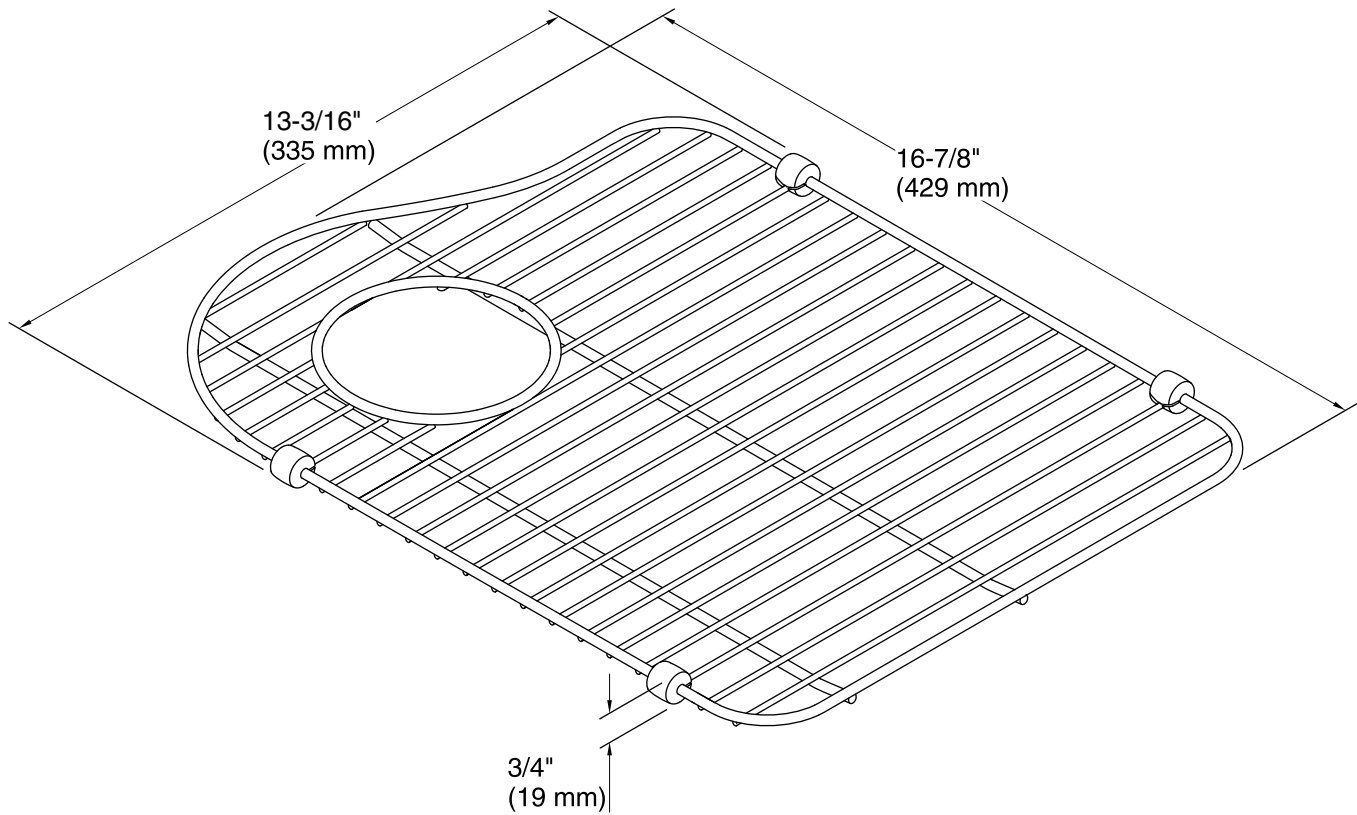

Features

- Fits in the left bowl of the K-5818 Hartland kitchen sink.
- Durable stainless-steel construction.
- Helps protect sink surface from daily wear.
- Stainless-steel rack is dishwasher safe.
- Innovative wheels around the perimeter provide a secure fit and reduce debris buildup.

Technical Information

All product dimensions are nominal.