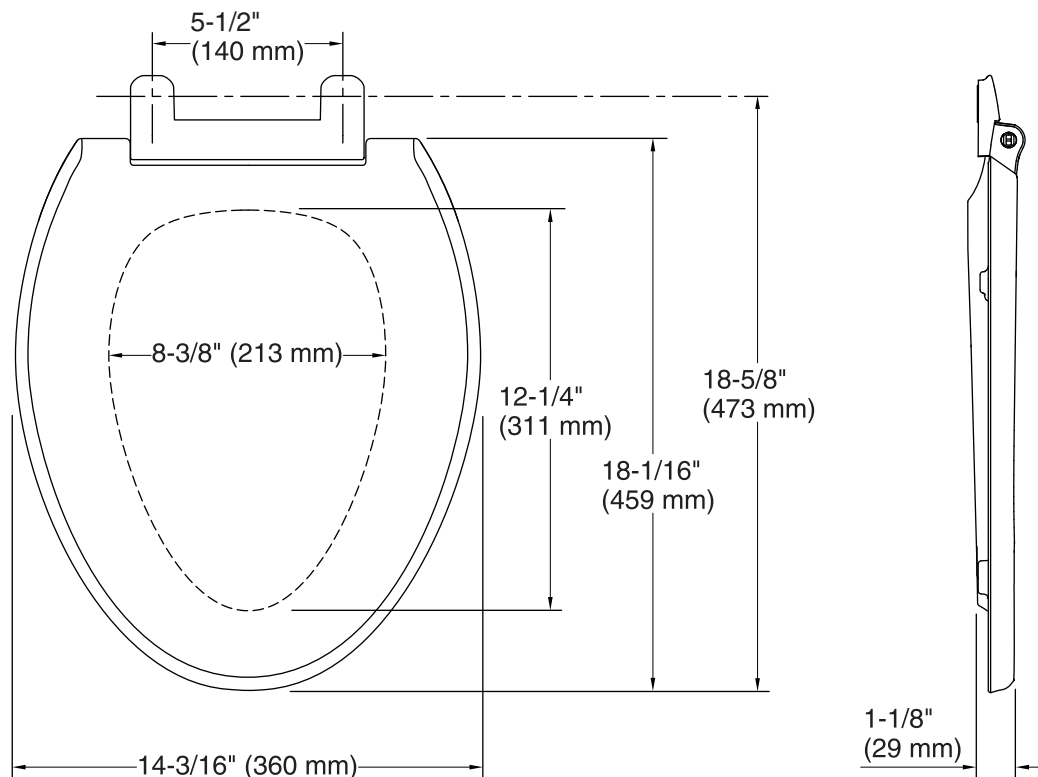

Technical Information

All product dimensions are nominal.

Seat shape type: Elongated
Seat front type: Closed front
Seat hinge type: Quick-Attach®, Quick-Release™, Quiet-Close™

Notes

Install this product according to the installation guide.