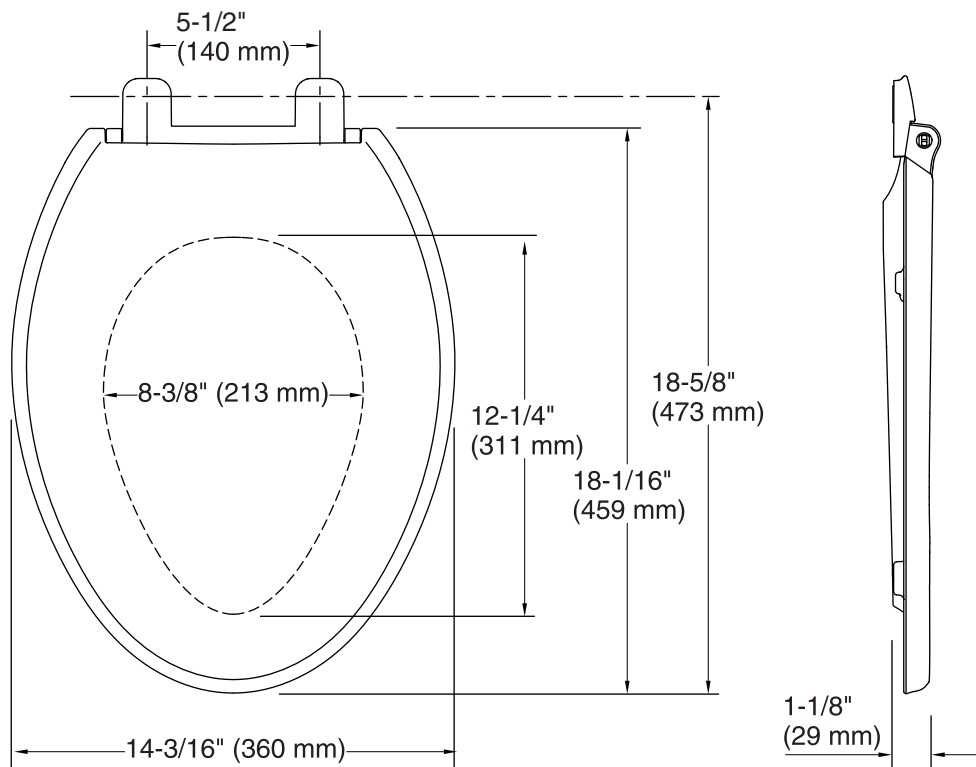

Reveal® Nightlight Q3™

Elongated Toilet Seat
K-75792

Features

- Dual LED Lighting - Guide and Task lighting that illuminates tank and bowl.
- Battery Operated - No cords required (Up to 6 months of battery life).
- Illumination Cycle - Automatic 7-hour nightlight.
- Overhanging Lid for clean and sleek design.
- Quiet-Close Technology prevents seat from slamming.
- Grip-Tight Bumpers add stability and prevent shifting.
- Quick-Release functionality allows the seat to be removed quickly for easy cleaning.
- Quick-Attach hardware speeds up installation and provides tight, secure fit.
- Offered in a wide range of colors to let you create a cohesive bathroom design.
- Choose between two brightness levels: a soft glow or a brighter illumination.

Technical Information

All product dimensions are nominal.

Seat shape type: Elongated
Seat front type: Closed front
Seat hinge type: Quick-Attach®, Quiet-Close™, Quick-Release™

Notes

Install this product according to the installation guide.