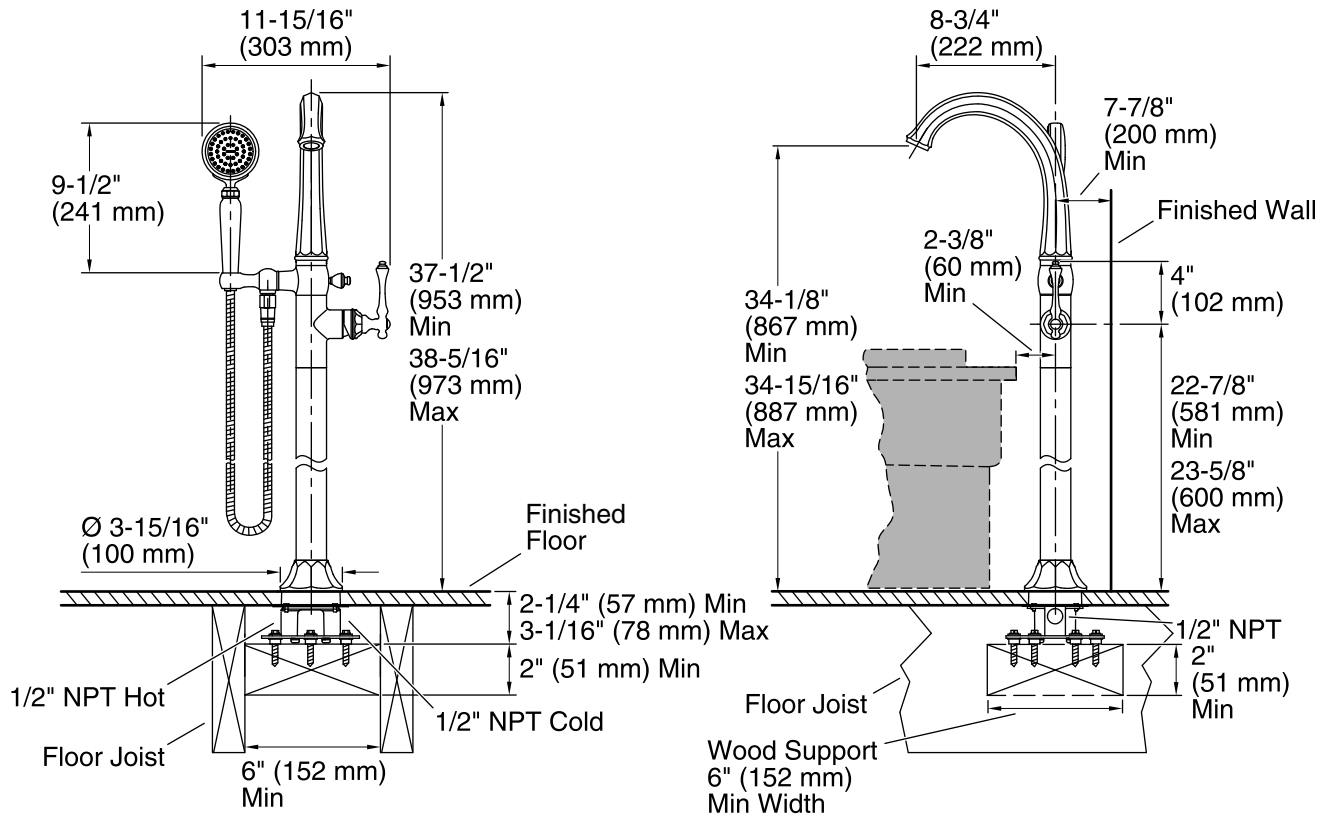

### Technical Information

All product dimensions are nominal.

Valve body: Composite

### Spout:

Spout reach: 8-13/16" (224 mm)