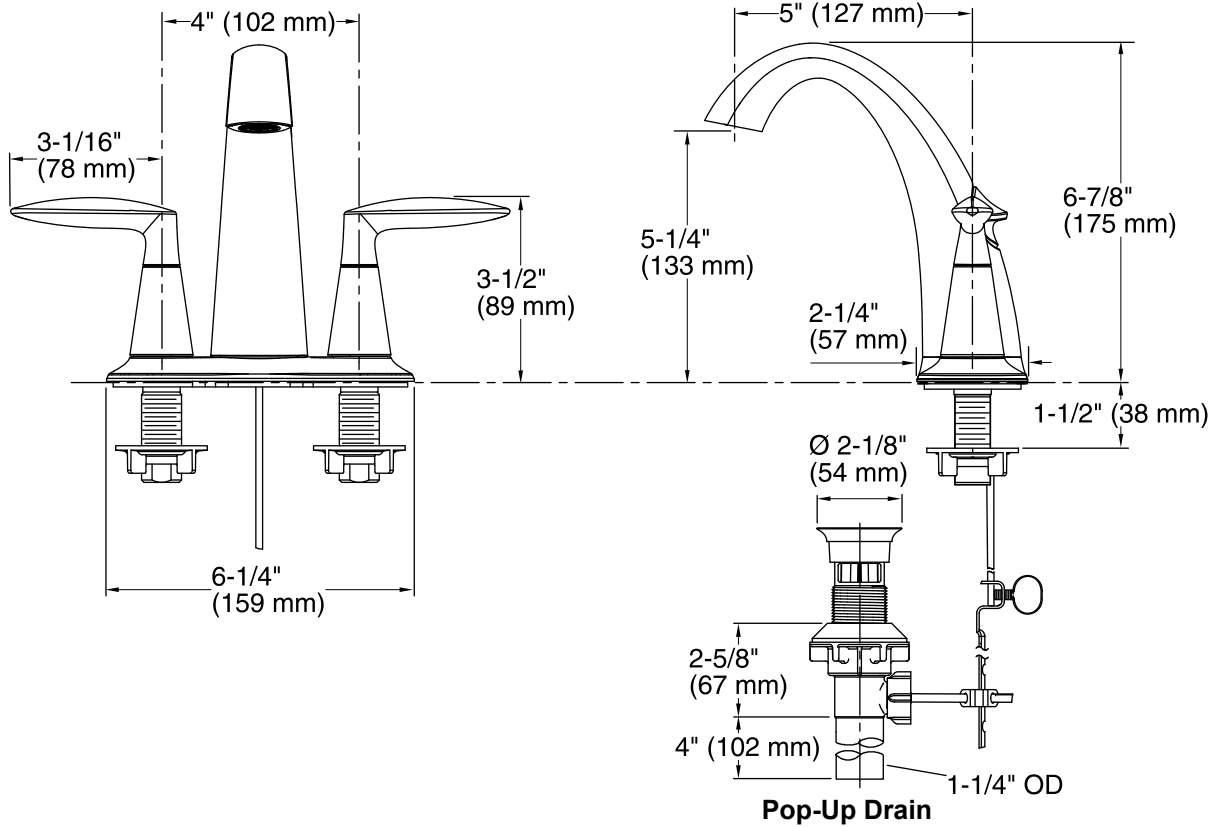

Features

- Metal construction.
- Quarter-turn washerless ceramic disc valves.
- For 4" (102 mm) centers.
- Lever handle.
- Pop-up drain with tailpiece.
- 5" (127 mm) spout reach.
- Integrated supply hoses with 3/8" compression connection.
- 1.5 gal/min (5.7 l/min) maximum flow rate [max at 60 psi (4.14 bar)].

Color	Code	Description
	CP	Polished Chrome
	BN	Vibrant® Brushed Nickel
	2BZ	Oil-Rubbed Bronze

Technical Information

All product dimensions are nominal.

Spout reach: 5" (127 mm)

Drain included: YES

Drain tailpiece included: YES

Faucet:

Flow rate: 1.5 gal/min (5.7 l/min)

Pressure: 60 psi (4.1 bar)

Notes

Install this product according to the installation guide.

ADA, OBC, CSA B651 compliant when installed to the specific requirements of these regulations.