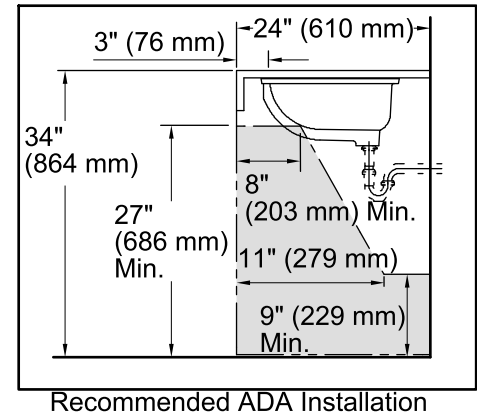

Devonshire®
Undermount Bathroom Sink
K-2336

Features

- Vitreous china.
- Under-mount.
- Oval basin.
- No faucet holes; requires wall- or counter-mount faucet.
- Coordinates with other products in the Devonshire collection.
- 18-1/8" (460 mm) x 14" (356 mm)

Recommended Accessories

K-9018 P-Trap

Components

Additional included component/s: Basin clamp assembly.

ADA

Codes/Standards

ASME A112.19.2/CSA B45.1
ADA
ICC/ANSI A117.1

KOHLER® One-Year Limited Warranty

Technical Information

All product dimensions are nominal.

Bowl configuration:	Single
Installation:	Under-mount
Bowl area (Only)	Length: 18-1/8" (460 mm) Width: 14" (356 mm) Water depth: 4-3/16" (106 mm)
Drain hole:	1-3/4" (44 mm)
Template:	Under-mount, 1050263-7, required, not included