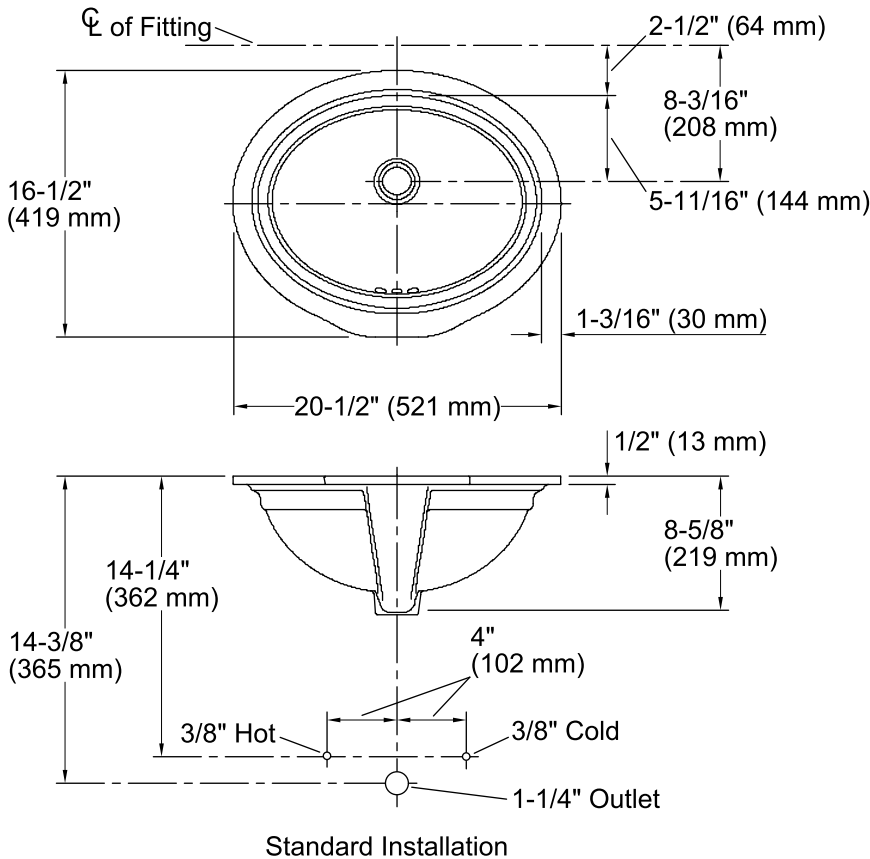

Devonshire®
Undermount Bathroom Sink
K-2336

Features

- Vitreous china.
- Under-mount.
- Oval basin.
- No faucet holes; requires wall- or counter-mount faucet.
- Coordinates with other products in the Devonshire collection.
- 18-1/8" (460 mm) x 14" (356 mm)

Recommended Accessories

K-9018 P-Trap

Components

Additional included component/s: Basin clamp assembly.

ADA

Codes/Standards

ASME A112.19.2/CSA B45.1
ADA
ICC/ANSI A117.1

KOHLER® One-Year Limited Warranty

Technical Information

All product dimensions are nominal.

Bowl configuration:	Single
Installation:	Under-mount
Bowl area (Only)	Length: 18-1/8" (460 mm) Width: 14" (356 mm) Water depth: 4-3/16" (106 mm)
Drain hole:	1-3/4" (44 mm)
Template:	Under-mount, 1050263-7, required, not included