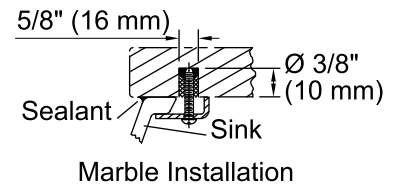

Devonshire®
Undermount Bathroom Sink
K-2336

Features

- Vitreous china.
- Under-mount.
- Oval basin.
- No faucet holes; requires wall- or counter-mount faucet.
- Coordinates with other products in the Devonshire collection.
- 18-1/8" (460 mm) x 14" (356 mm)

Technical Information

All product dimensions are nominal.

Bowl configuration:	Single
Installation:	Under-mount
Bowl area (Only)	Length: 18-1/8" (460 mm) Width: 14" (356 mm) Water depth: 4-3/16" (106 mm)
Drain hole:	1-3/4" (44 mm)
Template:	Under-mount, 1050263-7, required, not included