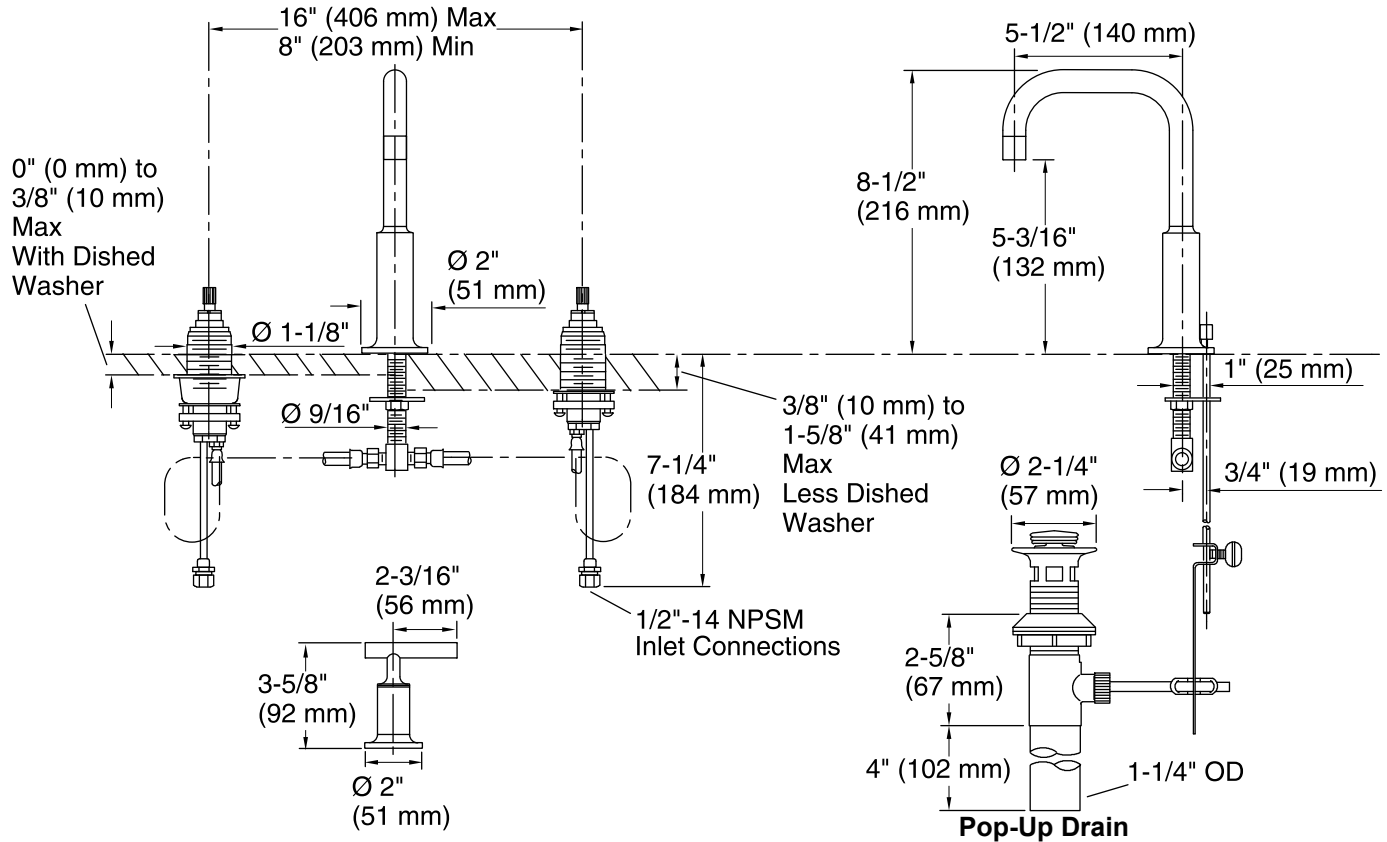

Technical Information

All product dimensions are nominal.

Spout reach: 5-1/2" (140 mm)

Drain included: YES

Drain tailpiece included: YES

Faucet:

Flow rate: 1.5 gal/min (5.7 l/min)

Pressure: 60 psi (4.1 bar)

Notes

Install this product according to the installation guide.

ADA compliant when installed to the specific requirements of these regulations.