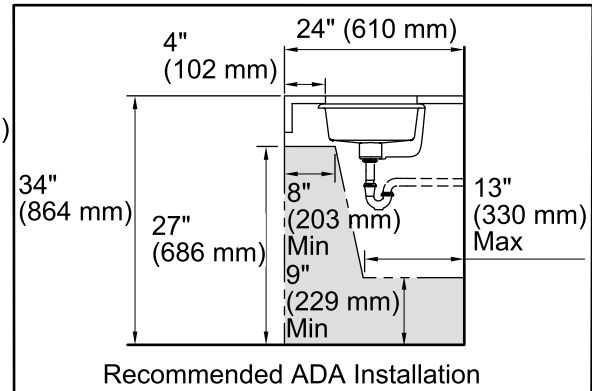

## Features

- Vitreous china.
- Under-mount.
- Rectangular basin.
- With overflow.
- No faucet holes; requires wall- or counter-mount faucet.
- Coordinates with other products in the Kathryn collection.
- 17" (432 mm) x 13" (330 mm)

## Technical Information

All product dimensions are nominal.

Bowl configuration:	Single
Installation:	Under-mount
Bowl area (Only)	Length: 17" (432 mm) Width: 13" (330 mm) Water depth: 3" (76 mm)
Drain hole:	1-3/4" (44 mm)
Template:	Under-mount, 1006809-7, required, not included