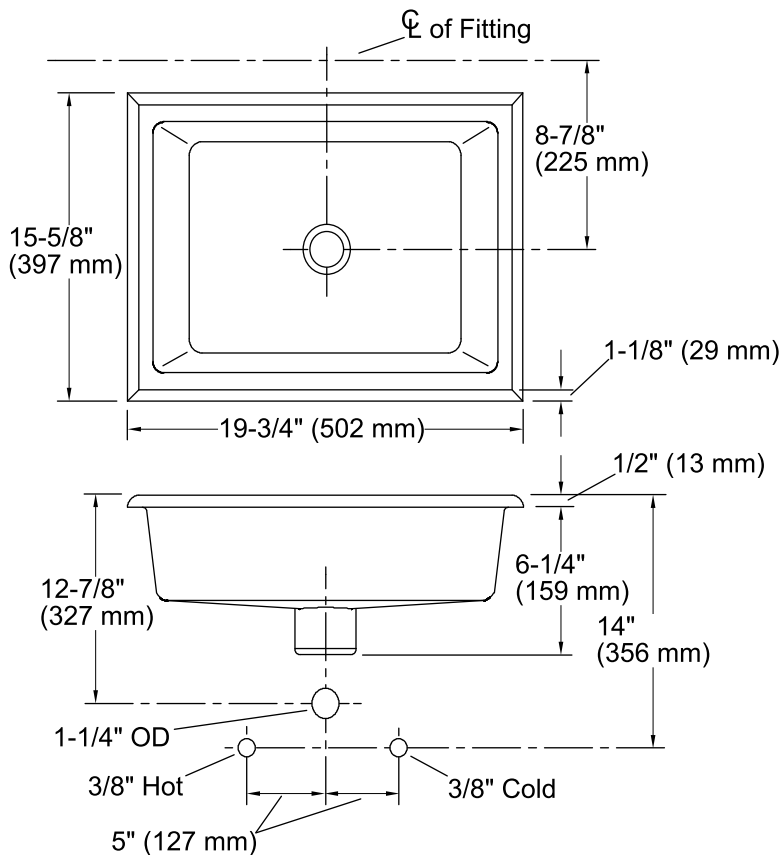

## Features

- Vitreous china.
- Under-mount.
- Rectangular basin.
- With overflow.
- No faucet holes; requires wall- or counter-mount faucet.
- Coordinates with other products in the Kathryn collection.
- 17" (432 mm) x 13" (330 mm)

## Technical Information

All product dimensions are nominal.

Bowl configuration:	Single
Installation:	Under-mount
Bowl area (Only)	Length: 17" (432 mm) Width: 13" (330 mm) Water depth: 3" (76 mm)
Drain hole:	1-3/4" (44 mm)
Template:	Under-mount, 1006809-7, required, not included