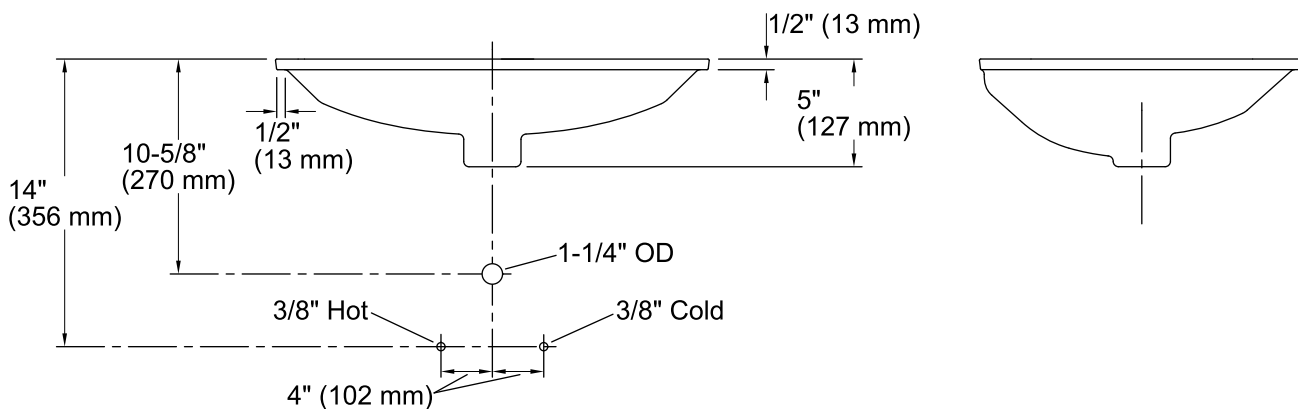

Technical Information

All product dimensions are nominal.

Bowl configuration:	Single
Installation:	Under-mount
Bowl area (Only)	Length: 19-5/16" (491 mm) Width: 14" (356 mm) Water depth: 1-7/8" (48 mm)
Drain hole:	1-3/4" (44 mm)
Template:	Under-mount, 1086495-7, required, not included

Notes

Install this product according to the installation guide.

NOTICE: Countertop manufacturer or cutter must use the current product template available at www.kohler.com, or by calling 1-800-4KOHLER. Kohler Co. is not responsible for cutout errors when the incorrect cutout template is used.

ADA, OBC, CSA B651 compliant when installed to the specific requirements of these regulations.