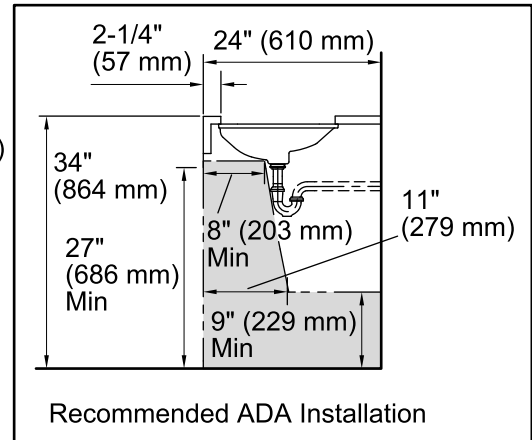

Technical Information

All product dimensions are nominal.

Bowl configuration:	Single
Installation:	Under-mount
Bowl area (Only)	Length: 19-5/16" (491 mm) Width: 14" (356 mm) Water depth: 1-7/8" (48 mm)
Drain hole:	1-3/4" (44 mm)
Template:	Under-mount, 1086495-7, required, not included

Notes

Install this product according to the installation guide.

NOTICE: Countertop manufacturer or cutter must use the current product template available at www.kohler.com, or by calling 1-800-4KOHLER. Kohler Co. is not responsible for cutout errors when the incorrect cutout template is used.

ADA, OBC, CSA B651 compliant when installed to the specific requirements of these regulations.