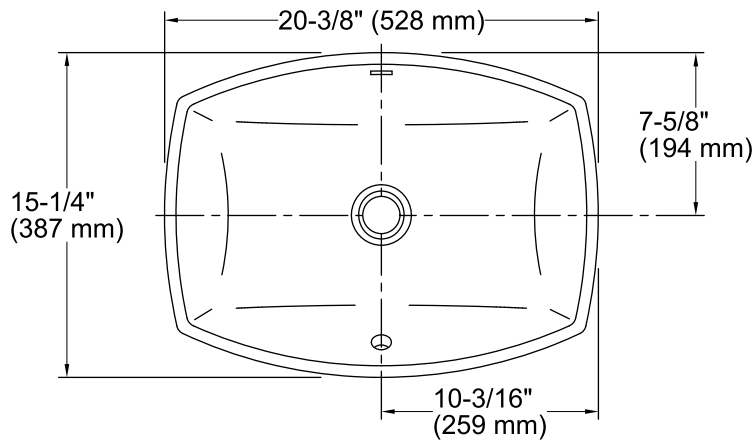

Technical Information

All product dimensions are nominal.

Bowl configuration:	Single
Installation:	Under-mount
Bowl area (Only)	Length: 19-5/16" (491 mm) Width: 14" (356 mm) Water depth: 1-7/8" (48 mm)
Drain hole:	1-3/4" (44 mm)
Template:	Under-mount, 1086495-7, required, not included

Notes

Install this product according to the installation guide.

NOTICE: Countertop manufacturer or cutter must use the current product template available at www.kohler.com, or by calling 1-800-4KOHLER. Kohler Co. is not responsible for cutout errors when the incorrect cutout template is used.

ADA, OBC, CSA B651 compliant when installed to the specific requirements of these regulations.