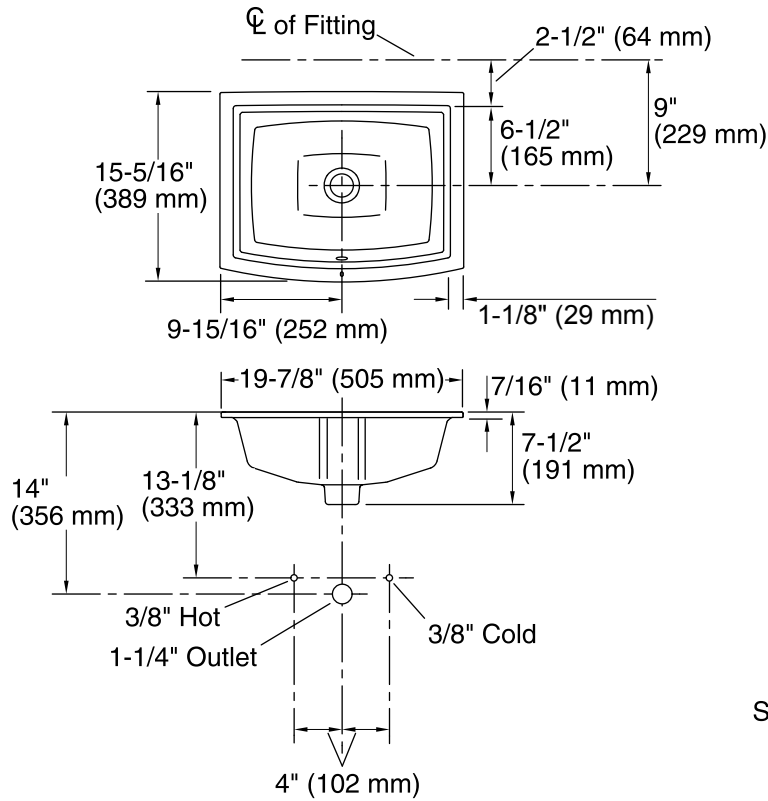

Features

- Vitreous china.
- Under-mount
- With overflow.
- Without faucet holes.
- Includes 1193643 clamp assembly.
- 19-7/8" (505 mm) x 15-5/16" (389 mm) x 7-1/2" (191 mm)

Recommended Accessories

K-8998 P-Trap

Standard Installation

Recommended ADA Installation

Installation

Technical Information

All product dimensions are nominal.

Bowl configuration: Single

Installation: Under-mount

Bowl area (Only) Length: 17-5/8" (448 mm)

Width: 13" (330 mm)

Water depth: 3-3/4" (95 mm)

Drain hole: 1-3/4" (44 mm)

Template: Under-mount, 1224722-7, required, not included

Notes

Install this product according to the installation guide.

NOTICE: Countertop manufacturer or cutter must use the cut-out template provided with the product, or a current one provided by Kohler Co. (call 1-800-4-KOHLER). Kohler Co. is not responsible for cutout errors when the incorrect cut-out template is used.