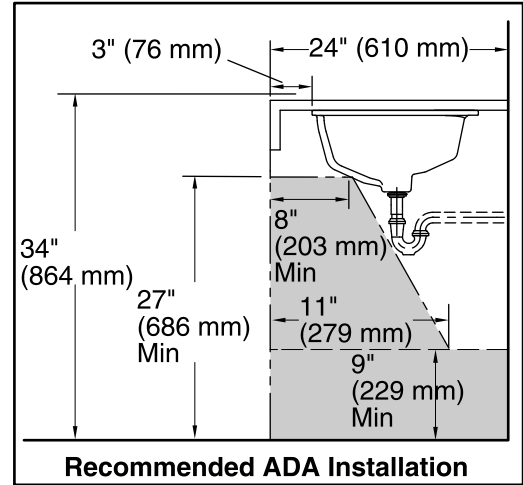

Features

- Vitreous china.
- Under-mount
- With overflow.
- Without faucet holes.
- Includes 1193643 clamp assembly.
- 19-7/8" (505 mm) x 15-5/16" (389 mm) x 7-1/2" (191 mm)

Recommended Accessories

K-8998 P-Trap

Standard Installation

Recommended ADA Installation

Installation

Technical Information

All product dimensions are nominal.

Bowl configuration: Single

Installation: Under-mount

Bowl area (Only) Length: 17-5/8" (448 mm)

Width: 13" (330 mm)

Water depth: 3-3/4" (95 mm)

Drain hole: 1-3/4" (44 mm)

Template: Under-mount, 1224722-7, required, not included

Notes

Install this product according to the installation guide.

NOTICE: Countertop manufacturer or cutter must use the cut-out template provided with the product, or a current one provided by Kohler Co. (call 1-800-4-KOHLER). Kohler Co. is not responsible for cutout errors when the incorrect cut-out template is used.