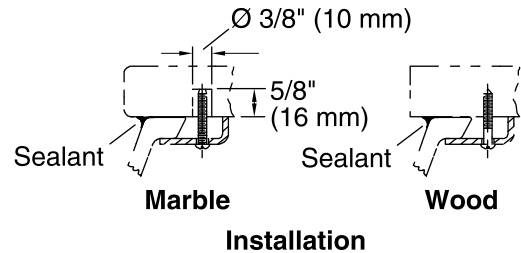

Standard Installation

Recommended ADA Installation

Installation

Technical Information

All product dimensions are nominal.

Bowl configuration: Single

Installation: Under-mount

Bowl area (Only) Length: 17-5/8" (448 mm)

Width: 13" (330 mm)

Water depth: 3-3/4" (95 mm)

Drain hole: 1-3/4" (44 mm)

Template: Under-mount, 1224722-7, required, not included

Notes

Install this product according to the installation guide.

NOTICE: Countertop manufacturer or cutter must use the cut-out template provided with the product, or a current one provided by Kohler Co. (call 1-800-4-KOHLER). Kohler Co. is not responsible for cutout errors when the incorrect cut-out template is used.