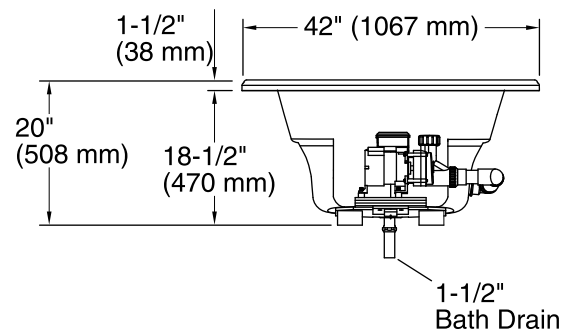

Features

- End drain.
- Integral lumbar support and armrests for comfort.
- Textured bottom surface.
- 20" (508 mm) x 66" (1676 mm) x 42" (1067 mm)

Material

- Acrylic

Hydrotherapy

- Single-speed whirlpool offers 6 fully adjustable hydro-massage jets for water flow and direction.
- Built-in 1500W heater.

No change in measurements if connected with drain illustrated. (K-37382)

Recommended faucet area

Drop-In Rim Detail

Pump/Control Access
20" (508 mm) W x 15" (381 mm) H

Required Electrical Service

Two dedicated circuits required, protected with Class A Ground-Fault Circuit-Interrupter (GFCI) or Residual Current Device (RCD).

Pump: 120 V, 15 A, 60 Hz

Technical Information

All product dimensions are nominal.

Installation:	Drop-in, Under-mount
Drain location:	End
Basin area, bottom:	48-5/8" x 24-1/2" (1235 mm x 622 mm)
Basin area, top:	60" x 32-3/16" (1523 mm x 818 mm)
Minimum floor load:	34 lbs/ft ² (166 kg/m ²)
Water depth:	14-5/16" (364 mm)
Water capacity:	70 gal (265 L)
Template:	Drop-in, 1233384-7, not required, included
Electrical component rating:	Pump: 120 V, 7.5 A, 60 Hz Heater: 120 V, 12.5 A, 60 Hz, 1500 W
Pump speed:	Single
Minimum flat for door:	0" (0 mm)

Notes

Measure your actual product for rough-in details.

Install this product according to the installation instructions.

The hot water supply should be 70% of the capacity of the bath or greater. Installations will vary.