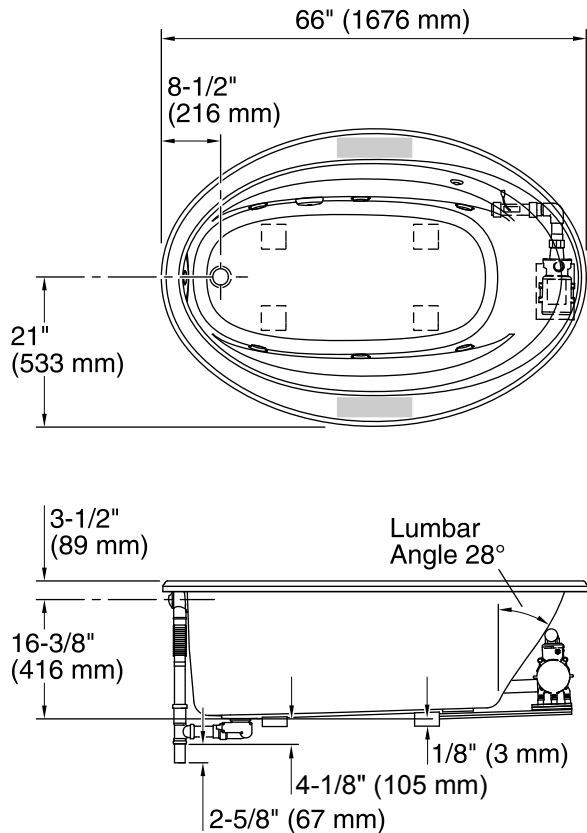

Features

- End drain.
- Integral lumbar support and armrests for comfort.
- Textured bottom surface.
- 20" (508 mm) x 66" (1676 mm) x 42" (1067 mm)

Material

- Acrylic

Hydrotherapy

- Single-speed whirlpool offers 6 fully adjustable hydro-massage jets for water flow and direction.
- Built-in 1500W heater.

No change in measurements if connected with drain illustrated. (K-37382)

Recommended faucet area

Drop-In Rim Detail

Pump/Control Access
20" (508 mm) W x 15" (381 mm) H

Required Electrical Service

Two dedicated circuits required, protected with Class A Ground-Fault Circuit-Interrupter (GFCI) or Residual Current Device (RCD).

Pump: 120 V, 15 A, 60 Hz

Technical Information

All product dimensions are nominal.

Installation:	Drop-in, Under-mount
Drain location:	End
Basin area, bottom:	48-5/8" x 24-1/2" (1235 mm x 622 mm)
Basin area, top:	60" x 32-3/16" (1523 mm x 818 mm)
Minimum floor load:	34 lbs/ft ² (166 kg/m ²)
Water depth:	14-5/16" (364 mm)
Water capacity:	70 gal (265 L)
Template:	Drop-in, 1233384-7, not required, included
Electrical component rating:	Pump: 120 V, 7.5 A, 60 Hz Heater: 120 V, 12.5 A, 60 Hz, 1500 W
Pump speed:	Single
Minimum flat for door:	0" (0 mm)

Notes

Measure your actual product for rough-in details.

Install this product according to the installation instructions.

The hot water supply should be 70% of the capacity of the bath or greater. Installations will vary.