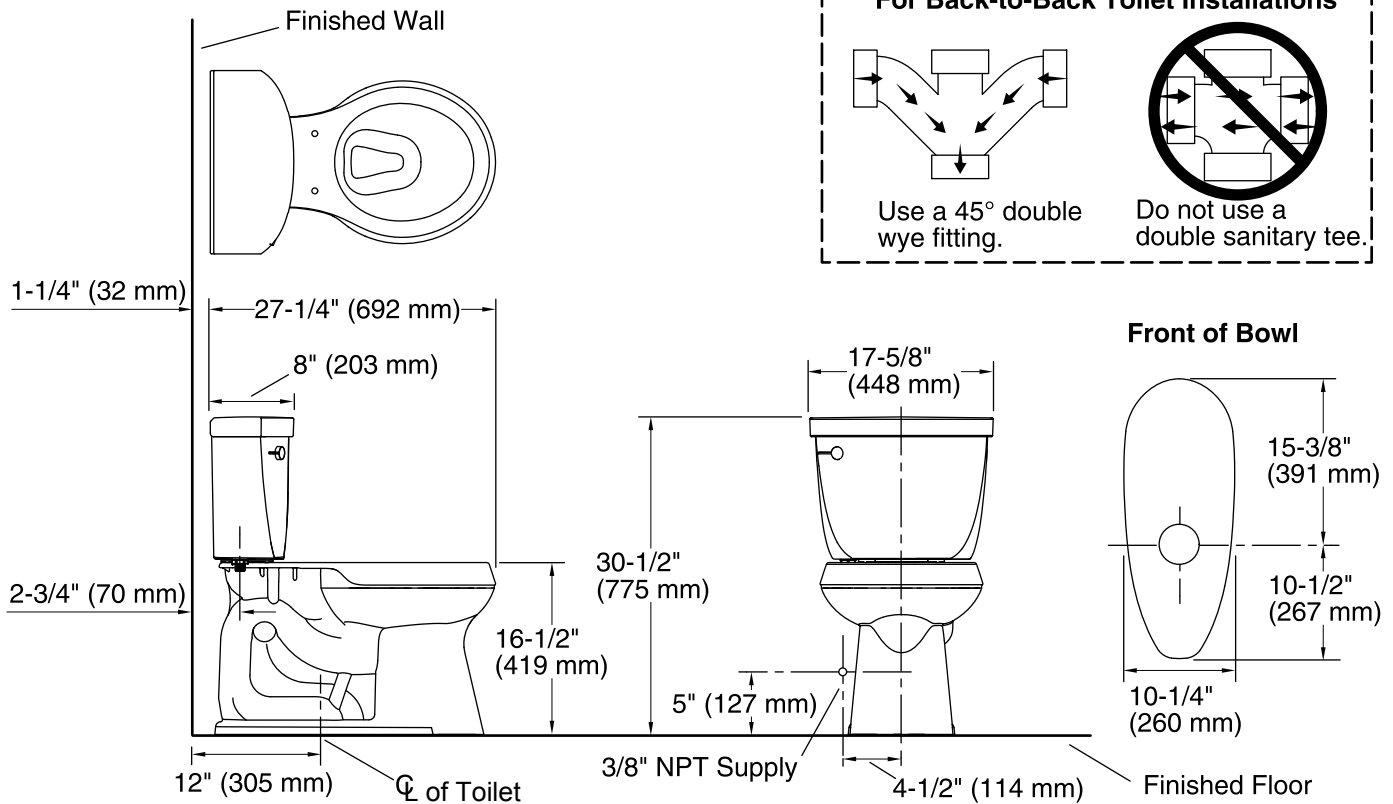

Features

- Vitreous china.
- Two-piece toilet.
- Comfort Height® round-front bowl.
- AquaPiston® flushing system.
- Includes left-hand polished chrome trip lever.
- 1.28 gpf (4.8 lpf).
- 2-1/8" (54 mm) fully glazed trapway.
- 12" (305 mm) rough-in.
- Less seat and supply.
- 11-1/2" (292 mm) x 9-1/4" (235 mm) water area.
- 27-1/4" (692 mm) x 17-5/8" (448 mm) x 30-1/2" (775 mm).
- Floor mount / Floor outlet.

K-4166 Toilet Tank

Additional included component/s: Tank cover, Trip lever, Bolt cap accessory pack, and Tank accessory pack.

Codes/Standards

ASME A112.19.2/CSA B45.1

DOE - Energy Policy Act 1992

EPA WaterSense®

Technical Information

All product dimensions are nominal.

Toilet type:	Two-piece
Bowl shape:	Round front
Flush type:	AquaPiston
Trap passageway:	2-1/8" (54 mm)
Water Consumption	
Full:	1.28 gpf (4.8 lpf)
Water surface size:	11" x 9-1/4" (279 mm x 235 mm)
Rim to water surface:	5-1/4" (133 mm)
Rough-in:	10" (254 mm)
Seat-mounting holes:	5-1/2" (140 mm)

Notes

Install this product according to the installation guide.

For back-to-back toilet installations: Use only a 45° double wye fitting.