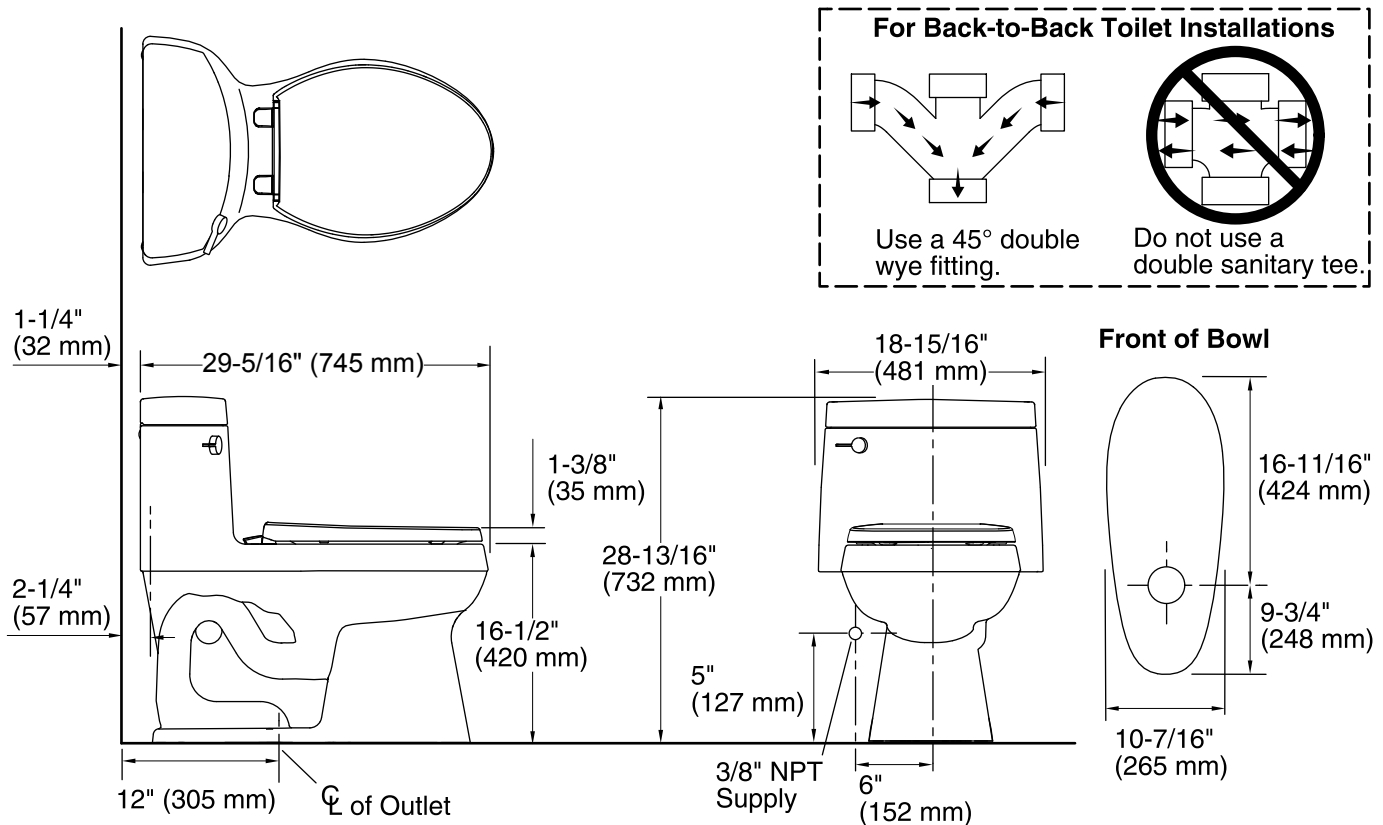

Features

- One-piece toilets integrate the tank and bowl into a seamless, easy-to-clean design.
- Elongated bowl offers added room and comfort.
- Comfort Height® feature offers chair-height seating that makes sitting down and standing up easier for most adults.
- 1.28 gallons per flush (gpf).
- 2-1/8-inch glazed trapway.
- Standard left-hand Polished Chrome trip lever included.
- Supply line not included.
- Coordinates with other products in the Cimarron collection.
- Flush valve's 3: 2 ratio harnesses the natural force of gravity and optimizes flush performance

Technology

- Durable canister design has 90% less exposed seal material than a 3-inch flapper, for leak-free performance.
- Single-flush gravity uses the force of gravity and a precision-engineered tank, bowl, and trapway to create a strong siphon during flushing.
- AquaPiston canister allows water to flow into the bowl from all sides (360 degrees), increasing the power and effectiveness of the flush.
- Flush valve's 3: 2 ratio harnesses the natural force of gravity and optimizes flush performance.
- Durable canister design has 90% less exposed seal material than a 3-inch flapper, for leak-free performance.
- Light-touch canister flush requires a lower actuation force than a flapper.

Installation

- Standard 12-inch rough-in.

Water Conservation & Rebates

- WaterSense® toilets meet strict EPA flushing guidelines, including using at least 20 percent less water than 1.6-gallon toilets.
- Eligible for consumer rebates in some municipalities.

Technical Information

All product dimensions are nominal.

Toilet type:	One-piece
Bowl shape:	Elongated front
Flush type:	Other
Seat hinge type:	Quick-Attach®, Quiet-Close™, Quick-Release™
Trap passageway:	2-1/8" (54 mm)
Water surface size:	11-3/4" x 8" (298 mm x 203 mm)
Rim to water surface:	6-1/8" (156 mm)
Rough-in:	12" (305 mm)
Seat-mounting holes:	5-1/2" (140 mm)