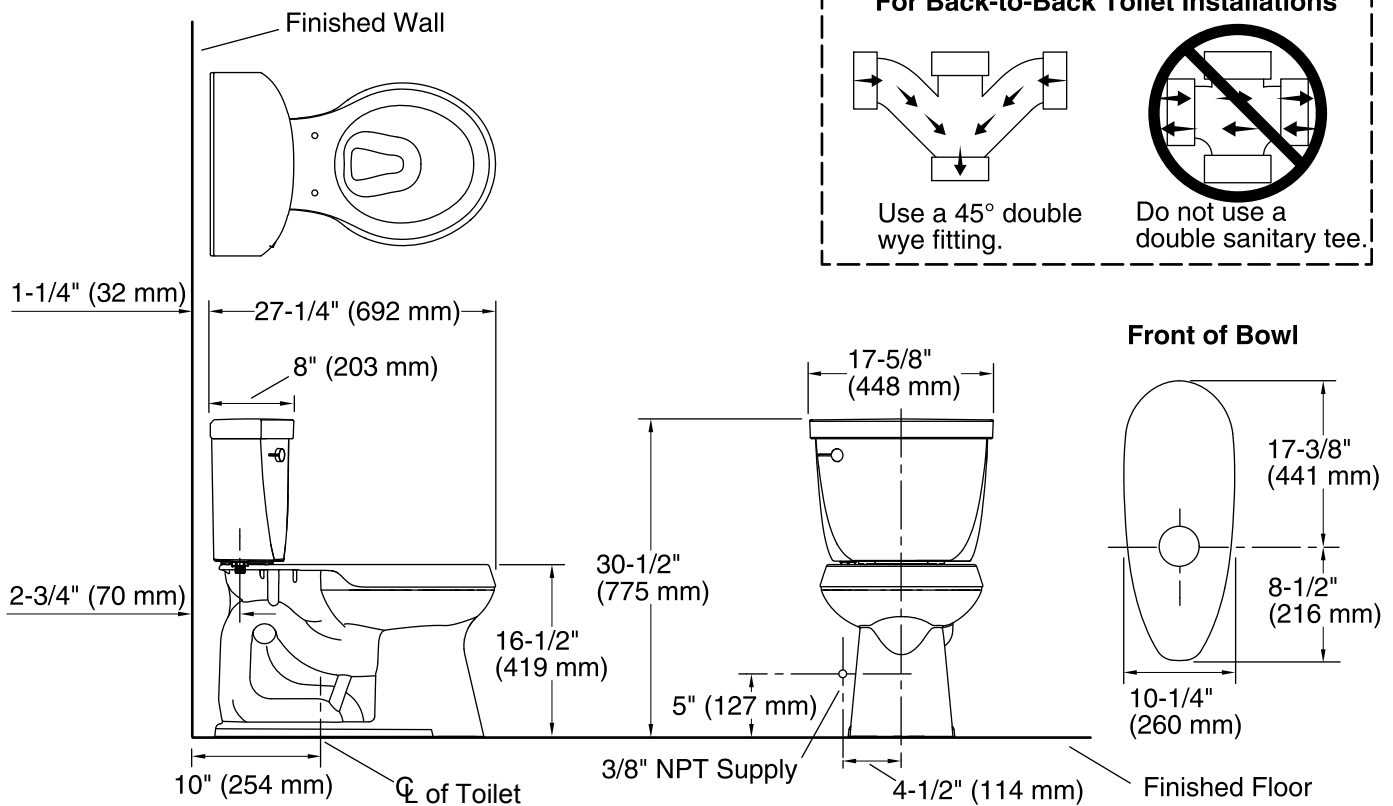

Technical Information

All product dimensions are nominal.

Toilet type:	Two-piece
Bowl shape:	Round front
Flush type:	AquaPiston
Trap passageway:	2-1/8" (54 mm)
Water Consumption	
Full:	1.28 gpf (4.8 lpf)
Water surface size:	11" x 8-3/4" (279 mm x 222 mm)
Rim to water surface:	5-1/4" (133 mm)
Rough-in:	10" (254 mm)
Seat-mounting holes:	5-1/2" (140 mm)

Notes

Install this product according to the installation guide.

For back-to-back toilet installations: Use only a 45° double wye fitting.