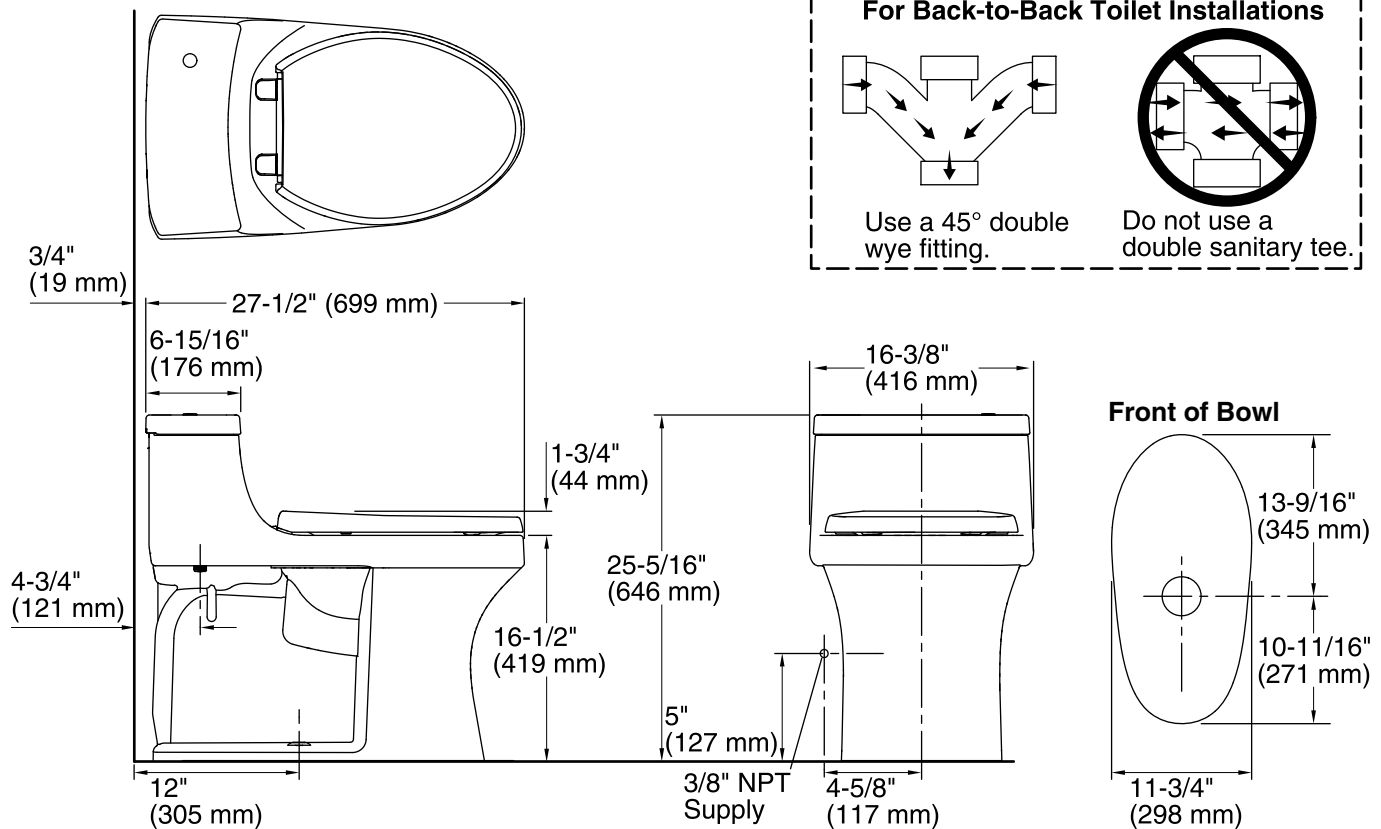

Installation

- 12" rough-in, supply line not included.

Water Conservation & Rebates

- Significant water savings of as much as 16,500 gallons of water annually over a 3.5 gallon toilet.
- Meets strict flushing performance guidelines established by the EPA's WaterSense® program.
- Qualifies as an HET (High Efficiency Toilet). Consumer rebates are available in some municipalities.
- This product can help a building earn Water Efficiency points in the LEED Green Building Rating System.

Components

Product includes:

K-4008 Toilet Seat

Additional included component/s: Tank Cover, Low Profile Bolt Cap Accessory Pack, Tank Accessory Pack, and Touchless Flush System.

Codes/Standards

ASME A112.19.2/CSA B45.1
 DOE - Energy Policy Act 1992
 EPA WaterSense®

Technical Information

All product dimensions are nominal.

Toilet type:	One-piece
Bowl shape:	Compact Elongated front
Flush type:	Class Five
Seat hinge type:	Quick-Attach®, Quiet-Close™
Trap passageway:	2-1/8" (54 mm)
Water Consumption	
Full:	1.28 gpf (4.8 lpf)
Water surface size:	10-3/4" x 7-1/2" (273 mm x 191 mm)
Rim to water surface:	5-3/8" (137 mm)
Rough-in:	12" (305 mm)
Seat-mounting holes:	5-1/2" (140 mm)

Notes

Install this product according to the installation guide.

For back-to-back toilet installations: Use only a 45 degree double wye fitting.