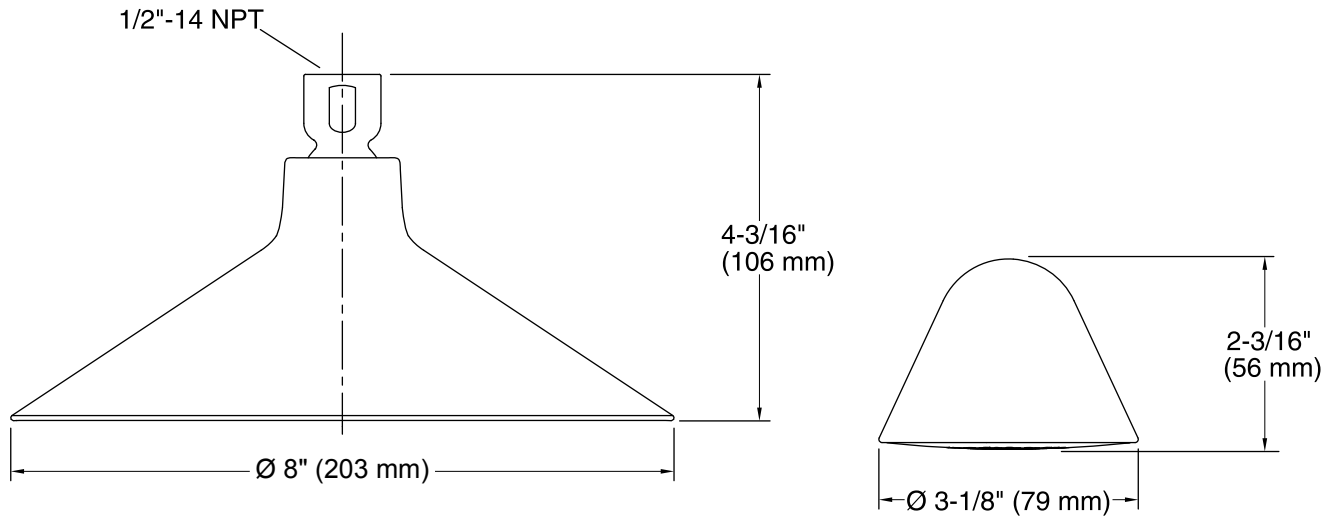

Technical Information

All product dimensions are nominal.

Showerhead:

Flow rate: 2.5 gal/min (9.5 l/min)

Notes

Install this product according to the installation guide.

Observe all local plumbing and building codes.

A BLUETOOTH wireless device is required to stream music.

Use with an automatic compensating valve rated 2.0 gpm (7.6 L/min) or less.