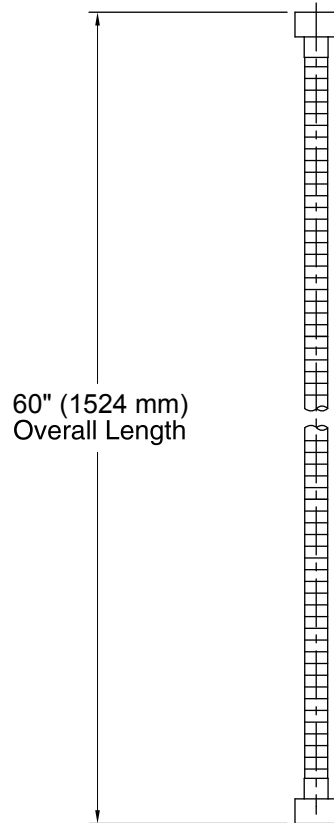

Features

- 60-inch hose length.
- Swivel base helps reach target areas.
- For use with a handshower (sold separately)

Material

- Durable metal construction.
- KOHLER finishes resist corrosion and tarnishing.

Technical Information

All product dimensions are nominal.

Notes

Install this product according to the installation guide.