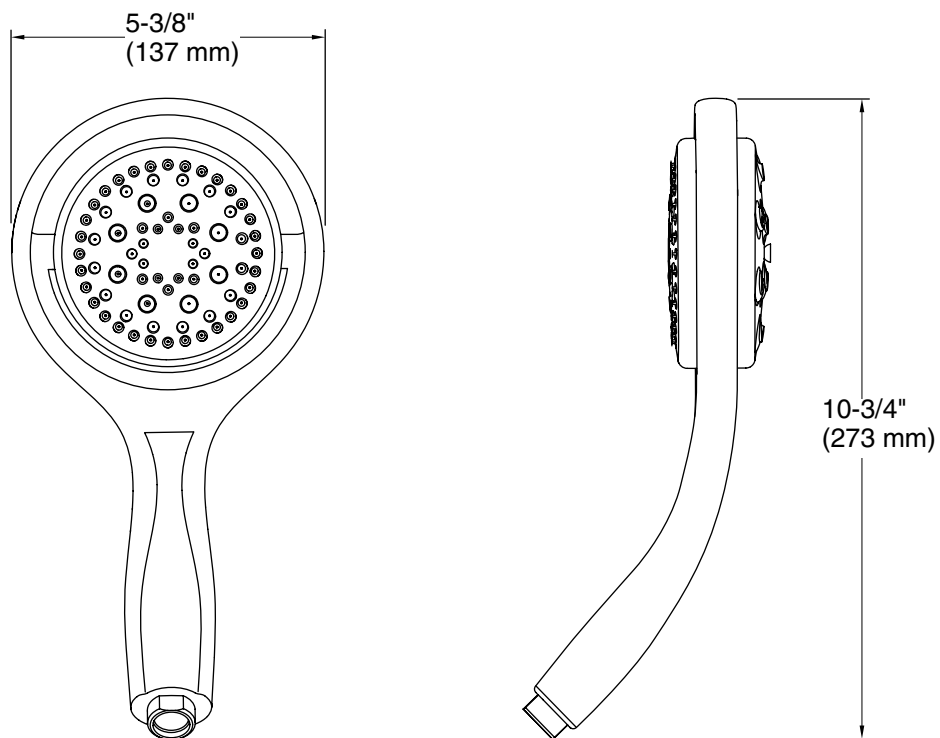

FLIPSIDE™ 01

Installation Notes

Install this product according to the installation guide.

Plumbing codes require an atmospheric vacuum breaker (such as Kohler Model K-9660) be installed in-line with handshowers. Please consult with local plumbing officials.

Product Diagram