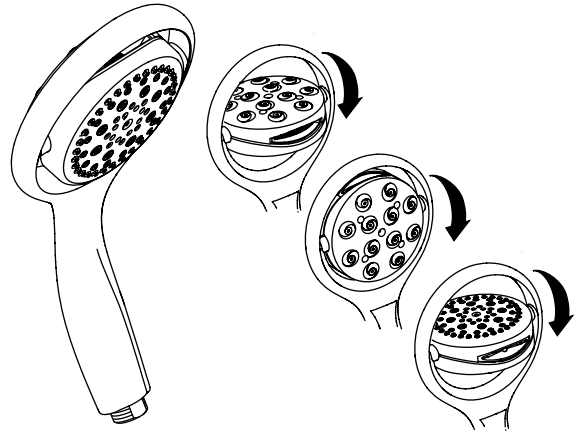

**Features**

- *Flipstream Technology™*
- *Four unique, experiential spray patterns: Koverage™ Kotton™ Komotion™ Kurrent™*
- *Sleek contemporary design*
- *Adjustable angle for various user heights*

**FOUR-FUNCTION HANDSHOWER**

**K-17493**  
**ALSO K-45425**

**Codes/Standards Applicable**

Specified model meets or exceeds the following:

- *ASME A112.18.1/CSA B125.1*

**Colors/Finishes**

- CP: Polished Chrome
- Other: Refer to Price Book for additional colors/finishes

**Accessories**

- CP: Polished Chrome

**Specified Model**

Model	Description	Colors/Finishes	
K-17493	Four-function handshower – 2.5 gpm (9.5 lpm)	<input type="checkbox"/> CP	<input type="checkbox"/> Other _____
K-45425	Four-function handshower – 2.0 gpm (7.6 lpm)	<input type="checkbox"/> CP	<input type="checkbox"/> Other _____
Required Accessories			
K-8593	72" (1829 mm) metal shower hose <b>OR</b>	U	<input type="checkbox"/> CP
K-9514	60" (1524 mm) metal shower hose		<input type="checkbox"/> CP

**Product Specification**

Four-function handshower shall feature a sleek contemporary design with Flipstream Technology. Handshower shall have four unique, experiential spray patterns: Koverage, Kotton, Komotion, and Kurrent. Handshower shall have adjustable angle for various user heights. Four-function handshower shall be Kohler Model K-17493-\_\_\_\_ or K-45425-\_\_\_\_.