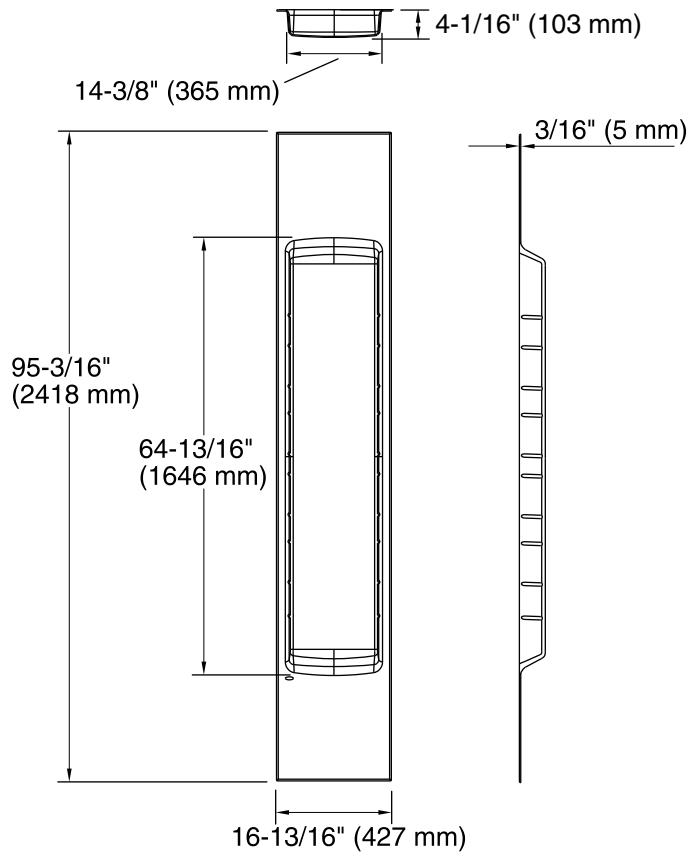

Choreograph™ 14" Shower Locker K-97631

Features

- Integral foot ledge.
- Design ensures no water can collect on shelves.
- Shelves movable to customize storage.

Recommended Accessories

K-97636 96" Seam Joint

For the most current Specification Sheet, go to www.kohler.com.

12-20-2016 07:58

THE BOLD LOOK
OF **KOHLER**®

Technical Information

All product dimensions are nominal.

Installation: Individual Wall

Weight: 17.5 lbs (7.9 kg)