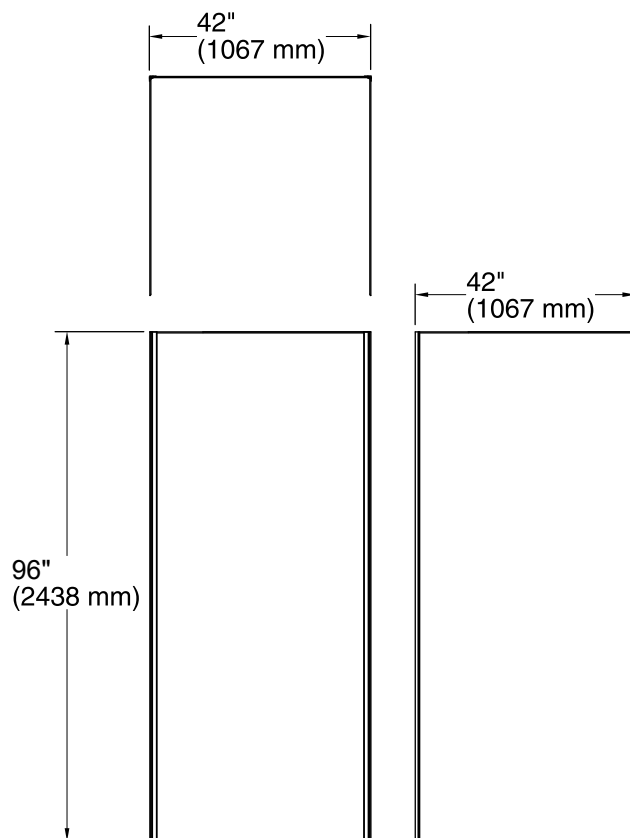

### Features

- Includes three 42" x 96" walls and two 96" corner joints.
- No need to install trim. Factory-installed edge provides a finished look for walls.
- Joint system hides caulk and silicone, leaving fewer places for mold to grow and simplifying cleaning.
- Coordinates with Choreograph shower accessories and storage (sold separately).

### Installation

- In-field trimmable.
- Adheres to water-resistant wallboard.
- For a 42" x 42" x 96" three-wall alcove or smaller.

### Components

Product includes:

- K-97602 42"x96" Wall Panel
- K-97602 42"x96" Wall Panel
- K-97602 42"x96" Wall Panel
- K-97635 96" Corner Joint

#### Technical Information

All product dimensions are nominal.

Installation: 3-Wall Alcove