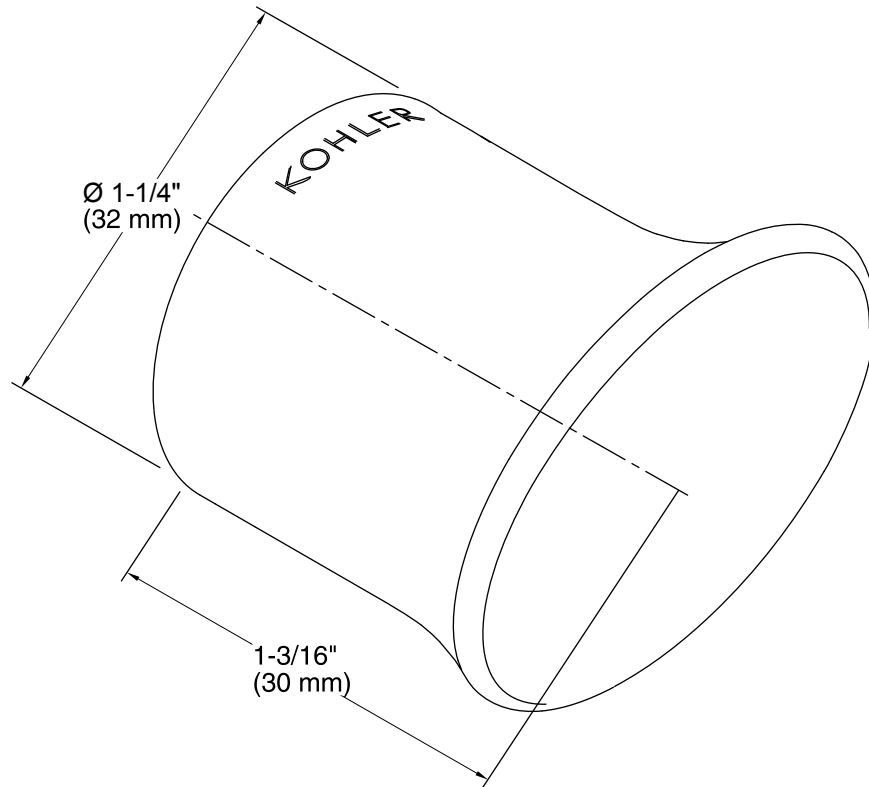

Technical Information

All product dimensions are nominal.

Notes

Install this product according to the installation guide.

Requires 2x4 backing to be installed.