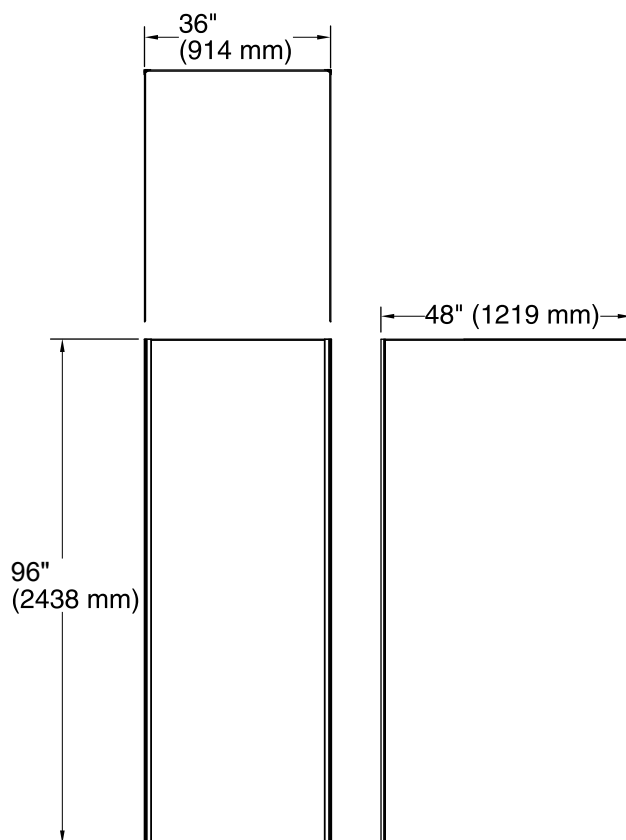

Technical Information

All product dimensions are nominal.

Installation: 3-Wall Alcove

Notes

Measure your actual product for rough-in details.

Install this product according to the installation instructions.

Use non-solvent based construction adhesive. For installation over tile, use 100% silicone sealant.

Corner joints (optional) allow for 3/8" (10 mm) adjustment for out-of-plumb conditions or uneven cuts.

If installing accessories, install 2x4 backing for handrails, shelves, and shower hooks and 2x10 backing for the flip down seat.