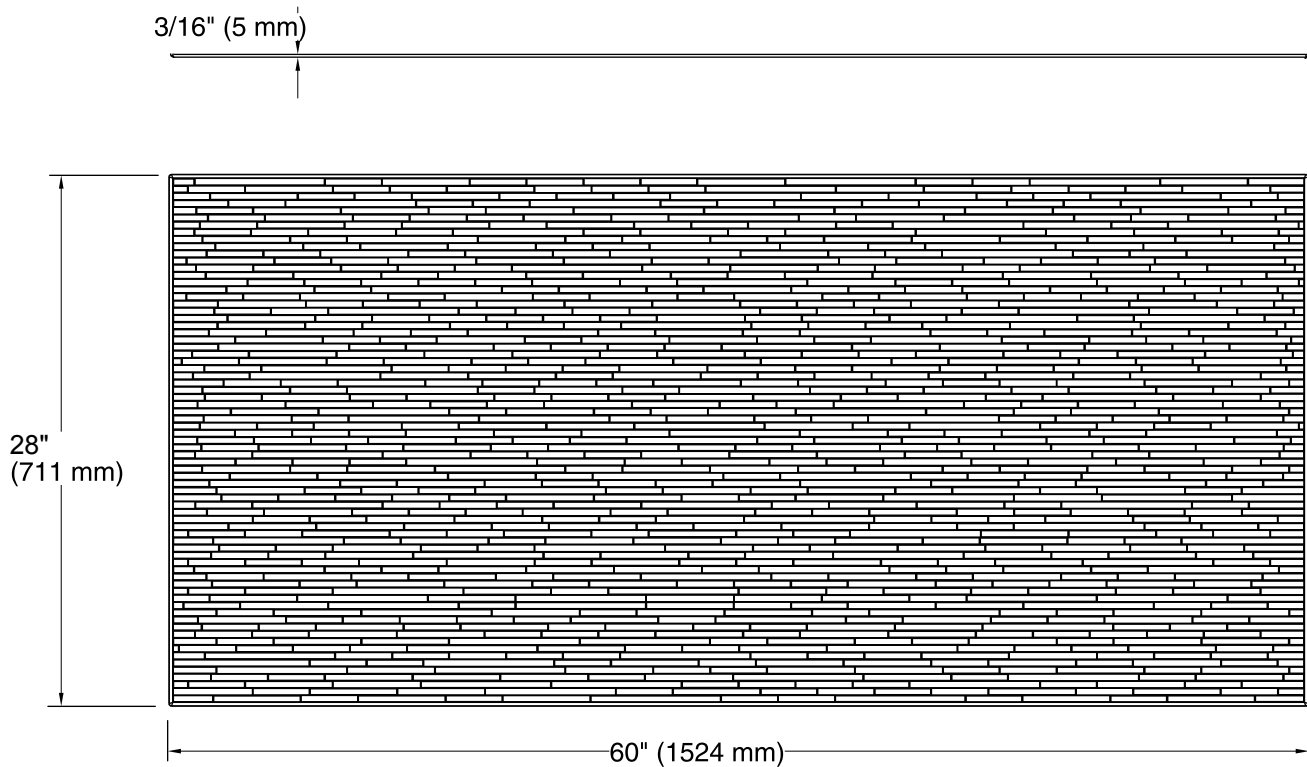

Features

- Stix pattern texture.
- Designed to provide design flexibility when paired with full walls.

Material

- Made from Serica™ composite material.
- Durable, non-porous, 0.2" thick compression-molded walls that are easy to clean and resist chipping and cracking.

Color	Code	Description
	0	White
	96	Biscuit
	47	Almond
	NY	Dune
	95	Ice™ Grey
	G9	Sandbar

Technical Information

All product dimensions are nominal.

Installation: Individual Wall

Notes

Measure your actual product for rough-in details.