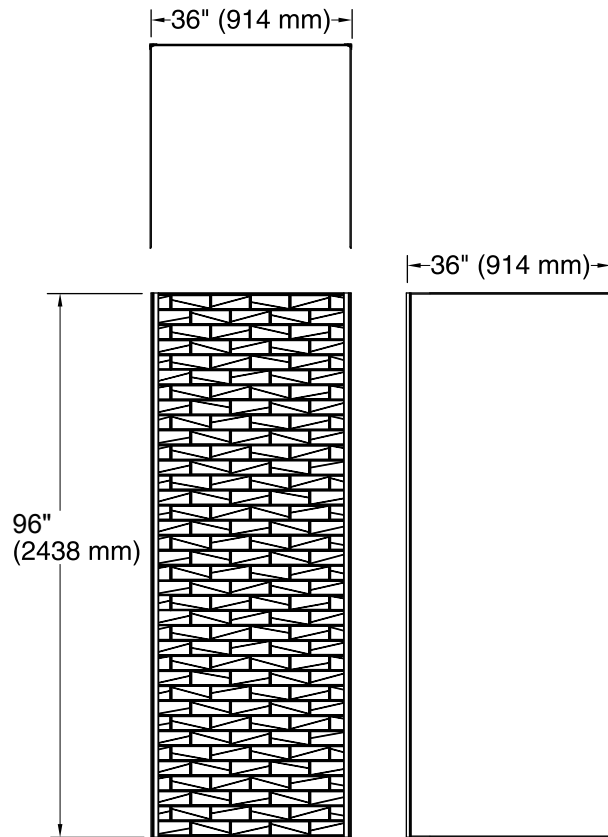

Technical Information

All product dimensions are nominal.

Installation: 3-Wall Alcove

Notes

Measure your actual product for rough-in details.

Install this product according to the installation instructions.

Corner joints (optional) allow for 3/8" (10 mm) adjustment for out-of-plumb conditions or uneven cuts.

If installing accessories, install 2x4 backing for handrails, shelves, and shower hooks and 2x10 backing for the flip down seat.

Use non-solvent based construction adhesive.
For installation over tile, use 100% silicone sealant.