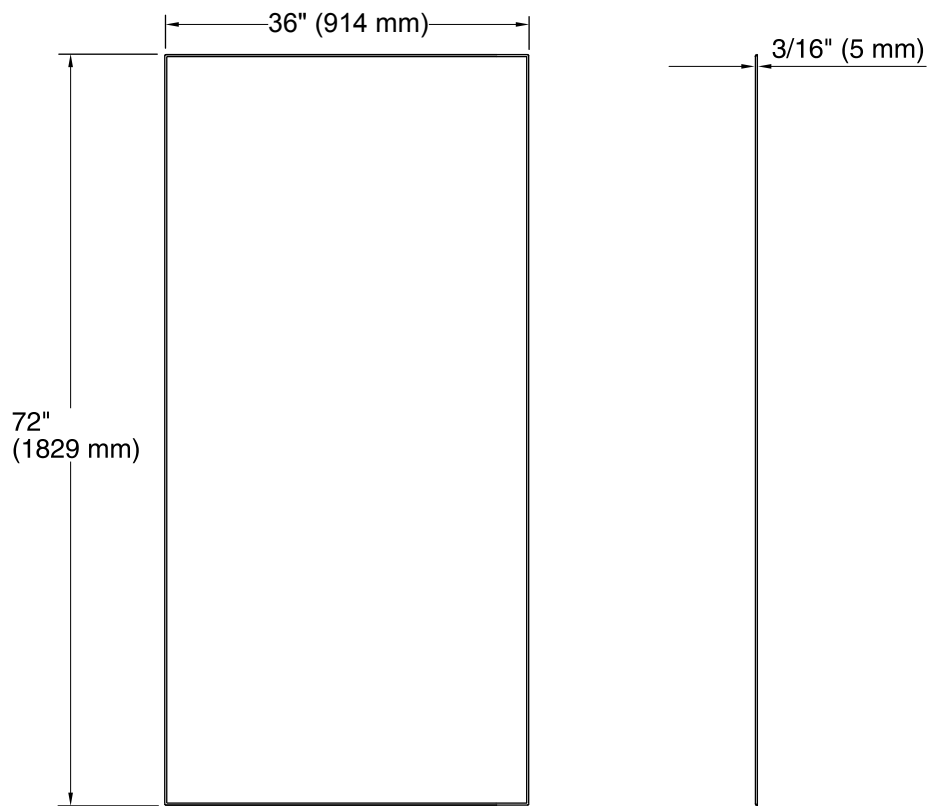

Material

- Made from Serica™ composite material.
- Durable, non-porous, 0.2" thick compression-molded wall that is easy to clean and resists chipping and cracking.

Installation

- Trimmable to customize size and installation.

Recommended Accessories

- K-97621 7" Floating Shelf
- K-97622 14" Floating Shelf
- K-97623 21" Floating Shelf
- K-97624 Shower Hook
- K-97625 24" Shower Barre
- K-97626 36" Shower Barre
- K-97627 40" Shower Barre
- K-97628 54" Shower Barre
- K-97629 Teak Barre Shelf
- K-97630 9" Shower Locker
- K-97631 14" Shower Locker
- K-97632 Freestanding Shower Stool

Technical Information

All product dimensions are nominal.

Installation: Individual Wall

Notes

Measure your actual product for rough-in details.

Install this product according to the installation instructions.