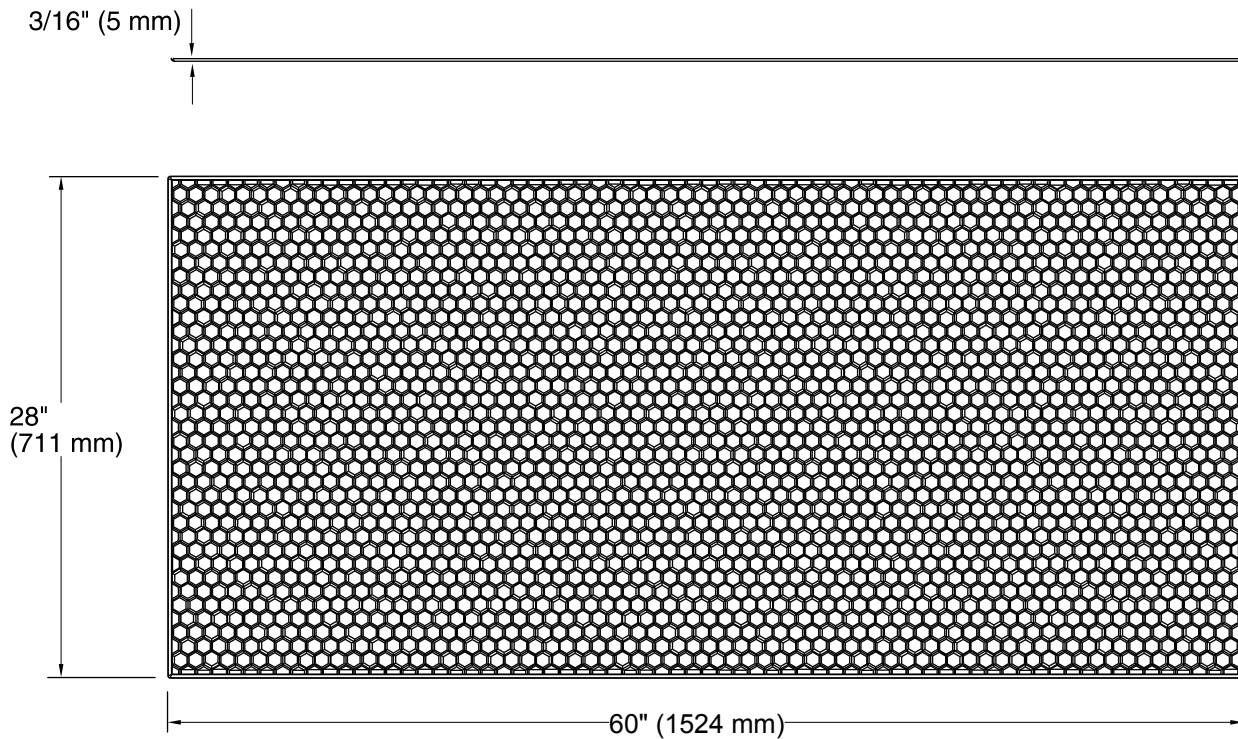

Technical Information

All product dimensions are nominal.

Installation: Individual Wall

Notes

Measure your actual product for rough-in details.

Install this product according to the installation instructions.

Corner joints (optional) allow for 3/8" (10 mm) adjustment for out-of-plumb conditions or uneven cuts.

If installing accessories, install 2x4 backing for handrails, shelves, and shower hooks and 2x10 backing for the flip down seat.

Use non-solvent based construction adhesive.
For installation over tile, use 100% silicone sealant.