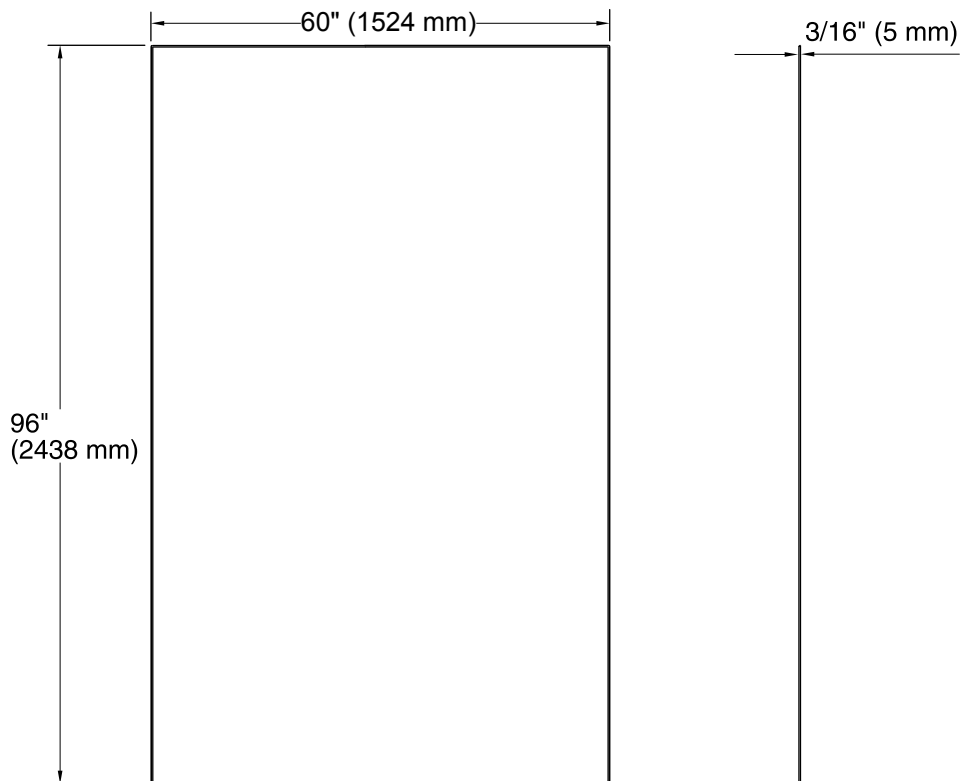

Material

- Made from Serica™ composite material.
- Durable, non-porous, 0.2" thick compression-molded wall that is easy to clean and resists chipping and cracking.

Installation

- Trimmable to customize size and installation.

Recommended Accessories

- K-97621 7" Floating Shelf
- K-97622 14" Floating Shelf
- K-97623 21" Floating Shelf
- K-97624 Shower Hook
- K-97625 24" Shower Barre
- K-97626 36" Shower Barre
- K-97627 40" Shower Barre
- K-97628 54" Shower Barre
- K-97629 Teak Barre Shelf
- K-97630 9" Shower Locker
- K-97631 14" Shower Locker
- K-97632 Freestanding Shower Stool

Technical Information

All product dimensions are nominal.

Installation: Individual Wall

Notes

Measure your actual product for rough-in details.

Install this product according to the installation instructions.