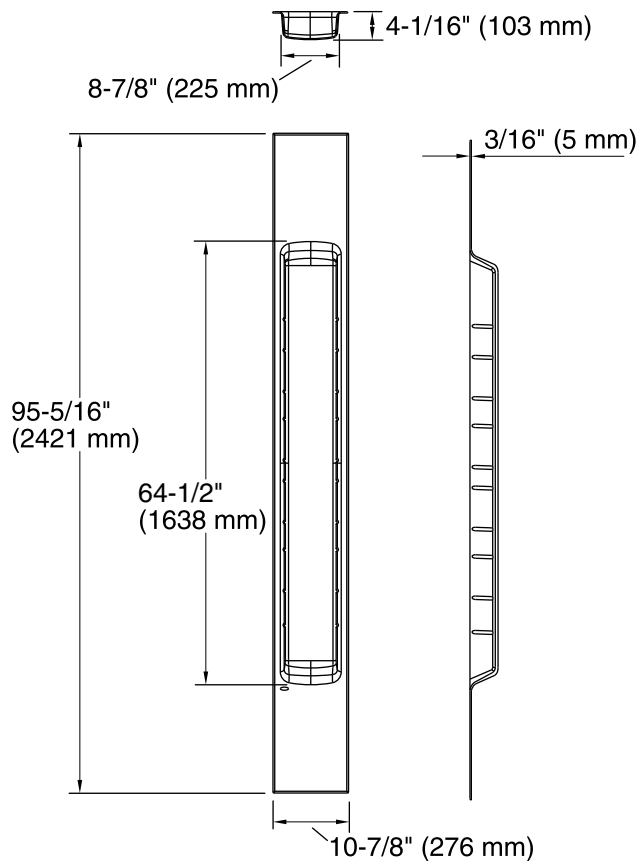

### Technical Information

All product dimensions are nominal.

Installation: Individual Wall

Weight: 11.5 lbs (5.2 kg)