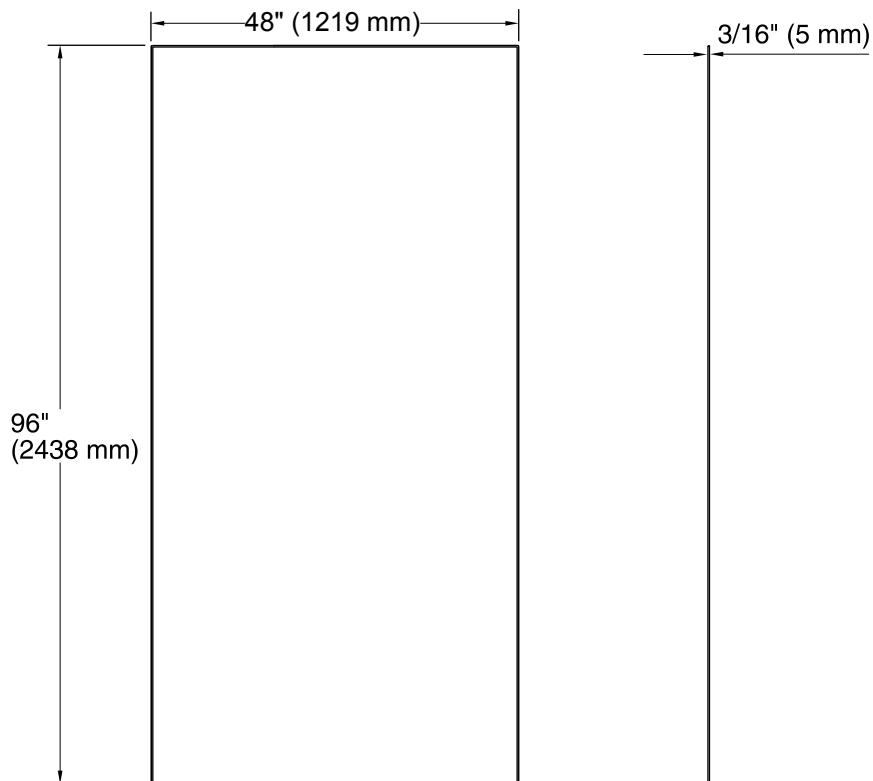

Material

- Made from Serica™ composite material.
- Durable, non-porous, 0.2" thick compression-molded wall that is easy to clean and resists chipping and cracking.

Installation

- Trimmable to customize size and installation.

Recommended Accessories

- K-97621 7" Floating Shelf
- K-97622 14" Floating Shelf
- K-97623 21" Floating Shelf
- K-97624 Shower Hook
- K-97625 24" Shower Barre
- K-97626 36" Shower Barre
- K-97627 40" Shower Barre
- K-97628 54" Shower Barre
- K-97629 Teak Barre Shelf
- K-97630 9" Shower Locker
- K-97631 14" Shower Locker
- K-97632 Freestanding Shower Stool

Technical Information

All product dimensions are nominal.

Installation: Individual Wall

Notes

Measure your actual product for rough-in details.

Install this product according to the installation instructions.