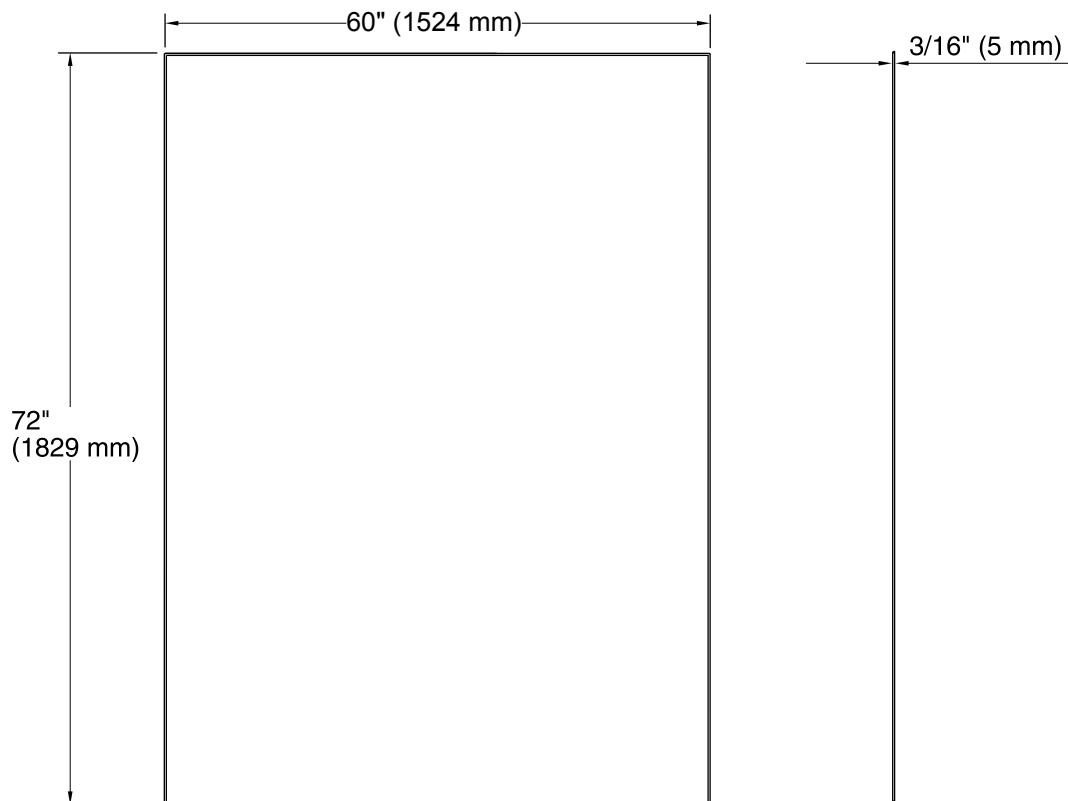

Material

- Made from Serica™ composite material.
- Durable, non-porous, 0.2" thick compression-molded wall that is easy to clean and resists chipping and cracking.

Installation

- Trimmable to customize size and installation.

Recommended Accessories

- K-97621 7" Floating Shelf
- K-97622 14" Floating Shelf
- K-97623 21" Floating Shelf
- K-97624 Shower Hook
- K-97625 24" Shower Barre
- K-97626 36" Shower Barre
- K-97627 40" Shower Barre
- K-97628 54" Shower Barre
- K-97629 Teak Barre Shelf
- K-97630 9" Shower Locker
- K-97631 14" Shower Locker
- K-97632 Freestanding Shower Stool

Technical Information

All product dimensions are nominal.

Installation: Individual Wall

Notes

Measure your actual product for rough-in details.

Install this product according to the installation instructions.