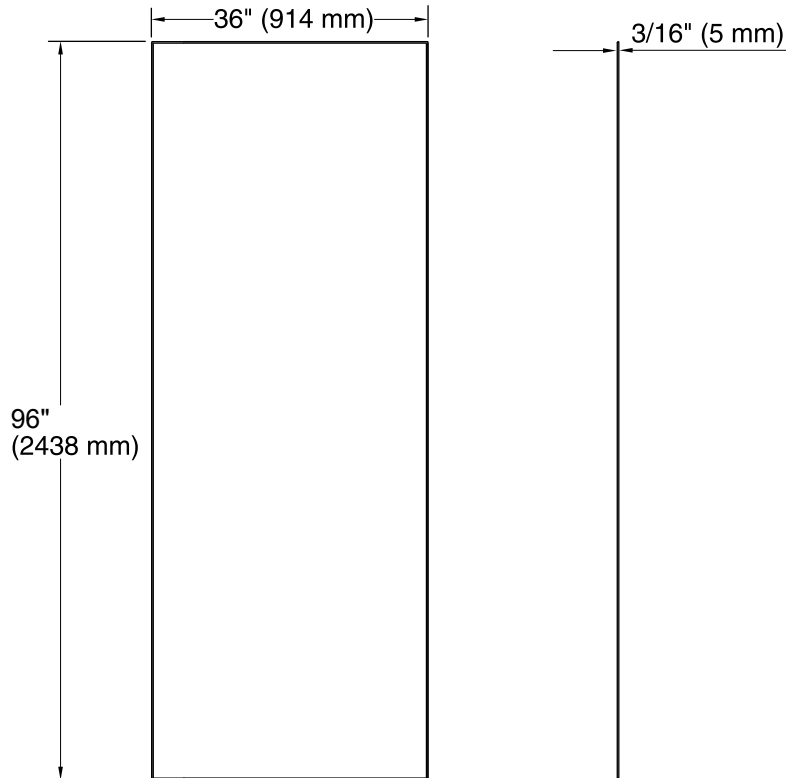

Material

- Made from Serica™ composite material.
- Durable, non-porous, 0.2" thick compression-molded wall that is easy to clean and resists chipping and cracking.

Installation

- Trimmable to customize size and installation.

Recommended Accessories

- K-97621 7" Floating Shelf
- K-97622 14" Floating Shelf
- K-97623 21" Floating Shelf
- K-97624 Shower Hook
- K-97625 24" Shower Barre
- K-97626 36" Shower Barre
- K-97627 40" Shower Barre
- K-97628 54" Shower Barre
- K-97629 Teak Barre Shelf
- K-97630 9" Shower Locker
- K-97631 14" Shower Locker
- K-97632 Freestanding Shower Stool

Technical Information

All product dimensions are nominal.

Installation: Individual Wall

Notes

Measure your actual product for rough-in details.

Install this product according to the installation instructions.

Corner joints (optional) allow for 3/8" (10 mm) adjustment for out-of-plumb conditions or uneven cuts.

Use non-solvent based construction adhesive.
For installation over tile, use 100% silicone sealant.