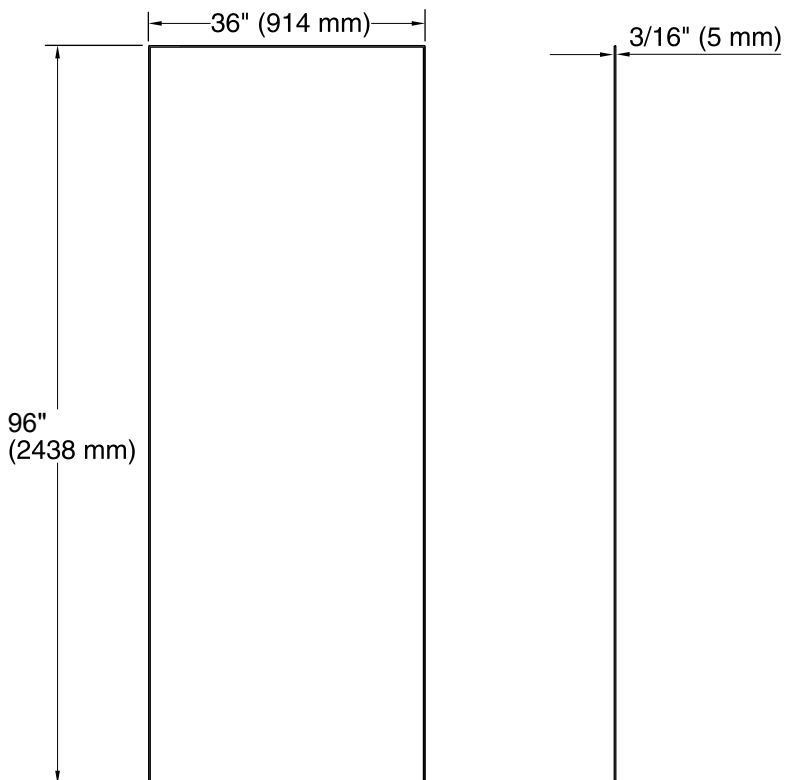

Choreograph™

36"x96" Wall Panel
K-97601-T02

Features

- Cord pattern texture.

Material

- Made from Serica™ composite material.
- Durable, non-porous, 0.2" thick compression-molded walls that are easy to clean and resist chipping and cracking.

For the most current Specification Sheet, go to www.kohler.com.

3-1-2017 03:47

THE BOLD LOOK
OF **KOHLER**®

Technical Information

All product dimensions are nominal.

Installation: Individual Wall

Notes

Measure your actual product for rough-in details.