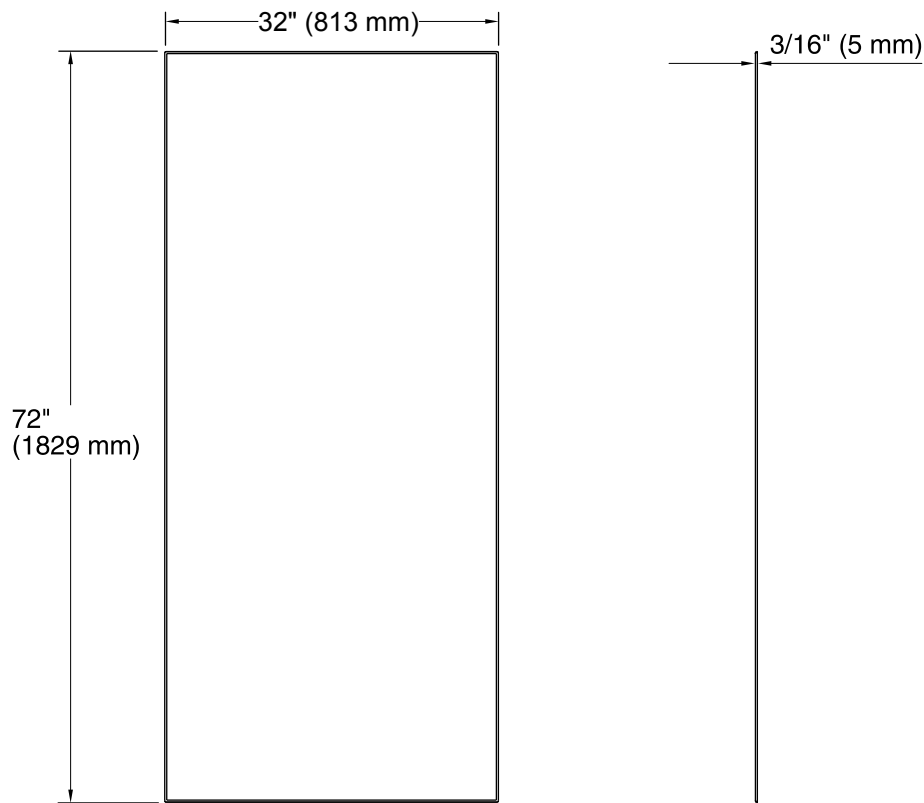

### Recommended Accessories

- K-97621 7" Floating Shelf
- K-97622 14" Floating Shelf
- K-97623 21" Floating Shelf
- K-97624 Shower Hook
- K-97625 24" Shower Barre
- K-97626 36" Shower Barre
- K-97627 40" Shower Barre
- K-97628 54" Shower Barre
- K-97629 Teak Barre Shelf
- K-97630 9" Shower Locker
- K-97631 14" Shower Locker
- K-97632 Freestanding Shower Stool

### Technical Information

All product dimensions are nominal.

Installation: Individual Wall