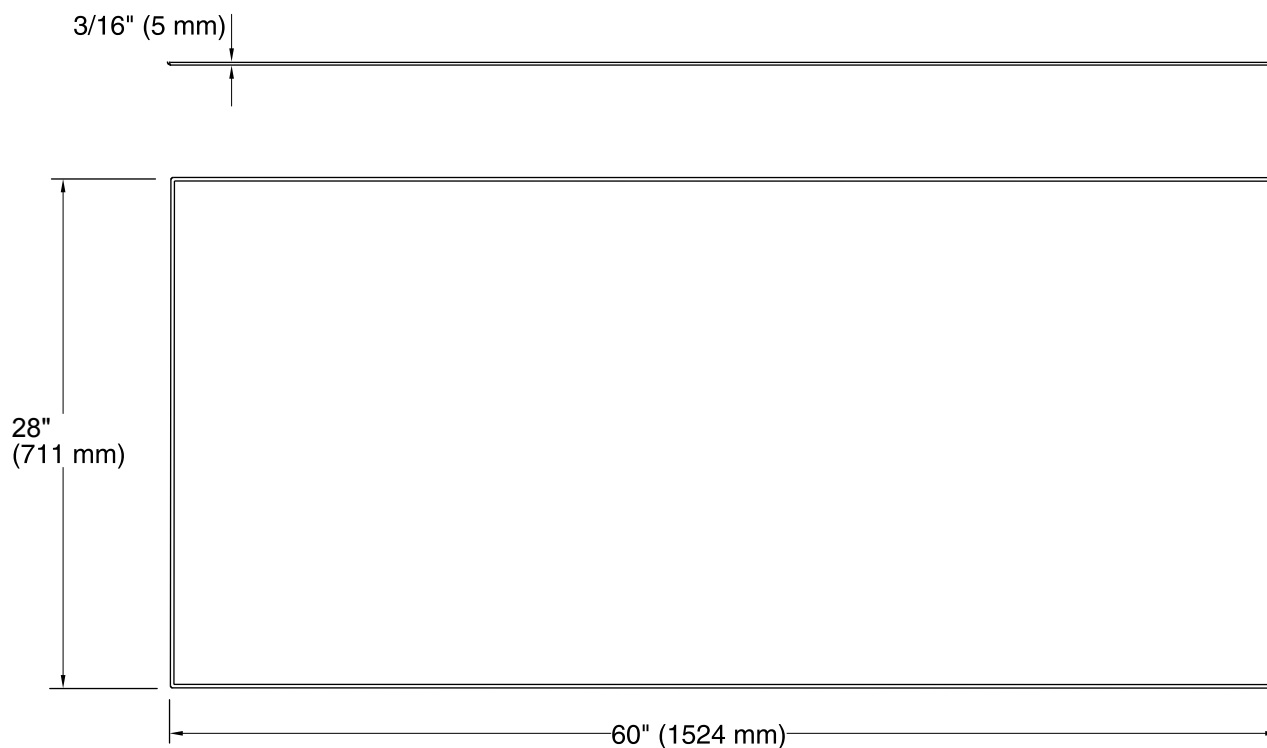

Features

- Designed to provide design flexibility when paired with full walls.
- Linen pattern.

Material

- Made from Serica™ composite material.
- Durable, non-porous, 0.2" thick compression-molded walls that are easy to clean and resist chipping and cracking.

| Color | Code | Description |
|--|------|-------------|
|  | 96 | Biscuit |
|  | 47 | Almond |
|  | NY | Dune |
|  | 95 | Ice™ Grey |
|  | G9 | Sandbar |

Technical Information

All product dimensions are nominal.