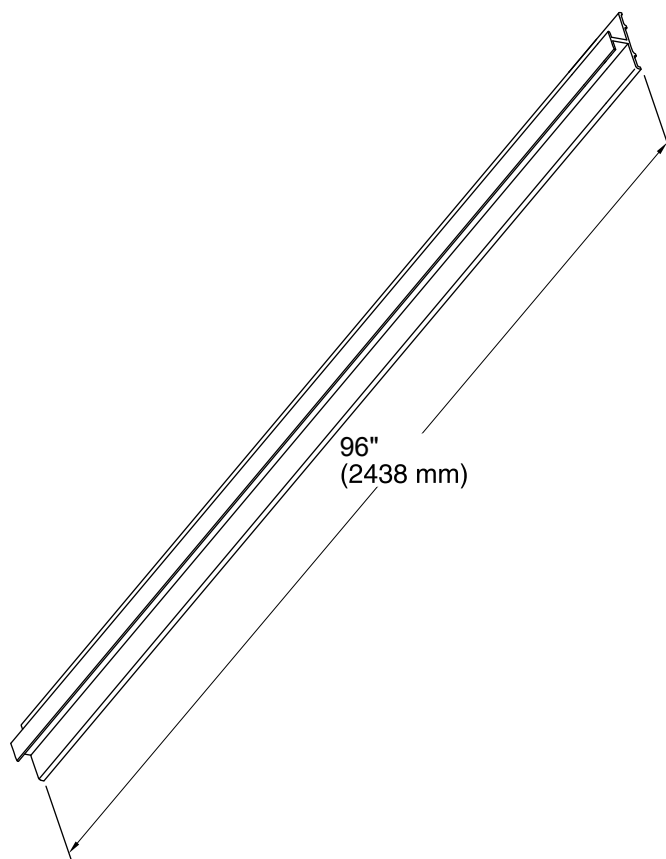

Features

- Provides easy way to join wall panels to other full panels, accent panels, or shower lockers.
- Helps to conceal silicone.

Codes/Standards

None Applicable

KOHLER® Limited Warranty – Choreograph™ Walls and Accessories

Technical Information

All product dimensions are nominal.

Notes

Install this product according to the installation guide.