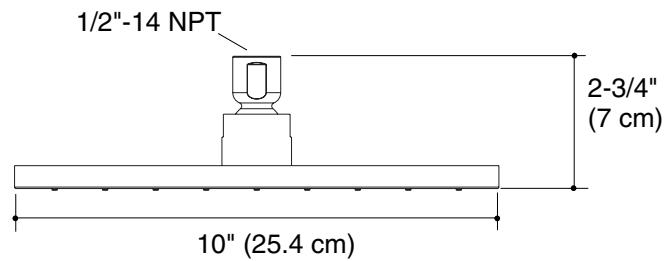

KOHLER® Roughing-In

K-13695, K-13696 CONTEMPORARY SQUARE RAIN SHOWERHEAD

Product Information

Applicable product:			
Rain showerhead	8" (20.3 cm)	80 nozzles	K-13695
Rain showerhead	10" (25.4 cm)	80 nozzles	K-13696

Installation Notes

Install this product according to the installation guide.

K-13696