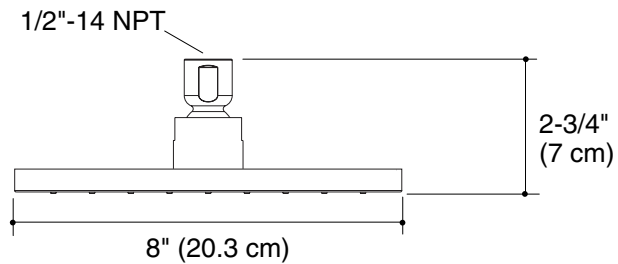

KOHLER® Roughing-In

K-13695, K-13696 CONTEMPORARY SQUARE RAIN SHOWERHEAD

Product Information

Applicable product:			
Rain showerhead	8" (20.3 cm)	80 nozzles	K-13695
Rain showerhead	10" (25.4 cm)	80 nozzles	K-13696

Installation Notes

Install this product according to the installation guide.

K-13695