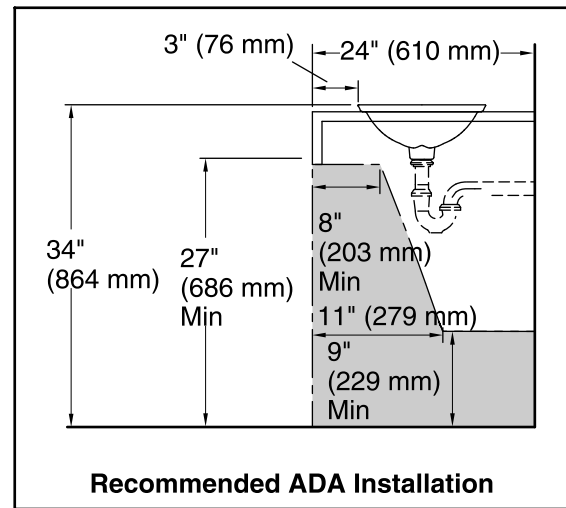

**Derring™**  
Wading Pool® Bathroom Sink  
**K-17916-RL**

**Features**

- Vitreous china with decorative carving.
- Wading Pool.
- 21-1/8" x 14-9/16" rectangle.
- Without overflow.

**ADA**

**Codes/Standards**

### Technical Information

All product dimensions are nominal.

Bowl configuration:	Single
Installation:	Drop-In
Bowl area (Only)	Length: 21-1/8" (536 mm) Width: 14-9/16" (370 mm) Bowl depth: 4-1/8" (105 mm) Water depth: 4-1/8" (105 mm)
Template:	1242828, required, included