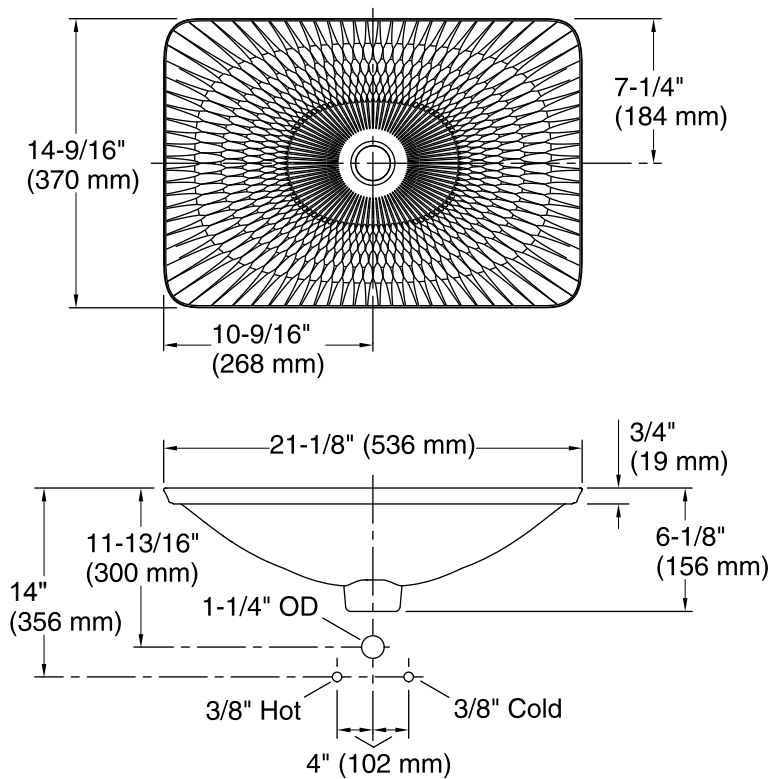

**Derring™**  
Wading Pool® Bathroom Sink  
**K-17916-RL**

**Features**

- Vitreous china with decorative carving.
- Wading Pool.
- 21-1/8" x 14-9/16" rectangle.
- Without overflow.

**ADA**

**Codes/Standards**

### Technical Information

All product dimensions are nominal.

Bowl configuration:	Single
Installation:	Drop-In
Bowl area (Only)	Length: 21-1/8" (536 mm) Width: 14-9/16" (370 mm) Bowl depth: 4-1/8" (105 mm) Water depth: 4-1/8" (105 mm)
Template:	1242828, required, included