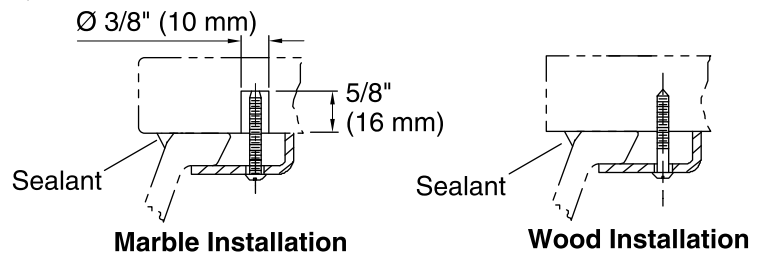

Features

- Vitreous China with Decorative Carving
- Under-mount
- 17" by 14" Countertop Cut-out
- Without Overflow

Components

Additional included component/s: 1193643 Basin Clamps.

ADA

Codes/Standards

ASME A112.19.2/CSA B45.1

Technical Information

All product dimensions are nominal.

Bowl configuration: Single

Installation: Under-mount

Bowl area (Only) Length: 17" (432 mm)

Width: 14" (356 mm)

Bowl depth: 5-1/4" (133 mm)

Water depth: 5-1/4" (133 mm)