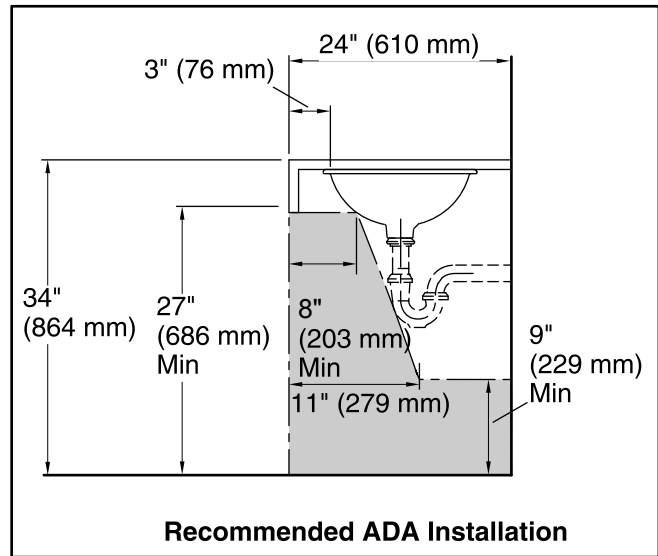

Features

- Vitreous China with Decorative Carving
- Under-mount
- 17" by 14" Countertop Cut-out
- Without Overflow

Components

Additional included component/s: 1193643 Basin Clamps.

ADA

Codes/Standards

ASME A112.19.2/CSA B45.1

Technical Information

All product dimensions are nominal.

Bowl configuration: Single

Installation: Under-mount

Bowl area (Only) Length: 17" (432 mm)

Width: 14" (356 mm)

Bowl depth: 5-1/4" (133 mm)

Water depth: 5-1/4" (133 mm)