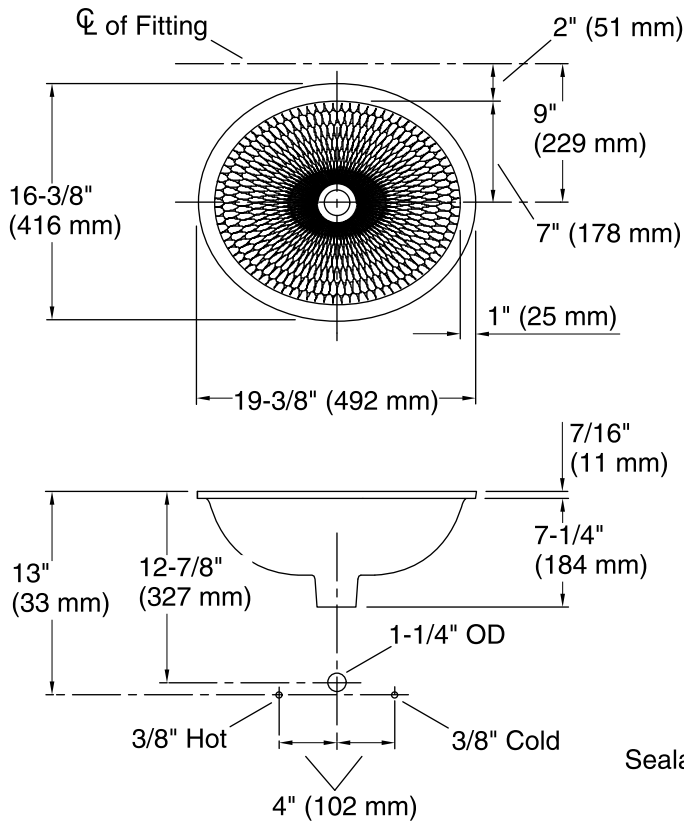

Features

- Vitreous China with Decorative Carving
- Under-mount
- 17" by 14" Countertop Cut-out
- Without Overflow

Components

Additional included component/s: 1193643 Basin Clamps.

ADA

Codes/Standards

ASME A112.19.2/CSA B45.1

Technical Information

All product dimensions are nominal.

Bowl configuration: Single

Installation: Under-mount

Bowl area (Only) Length: 17" (432 mm)

Width: 14" (356 mm)

Bowl depth: 5-1/4" (133 mm)

Water depth: 5-1/4" (133 mm)