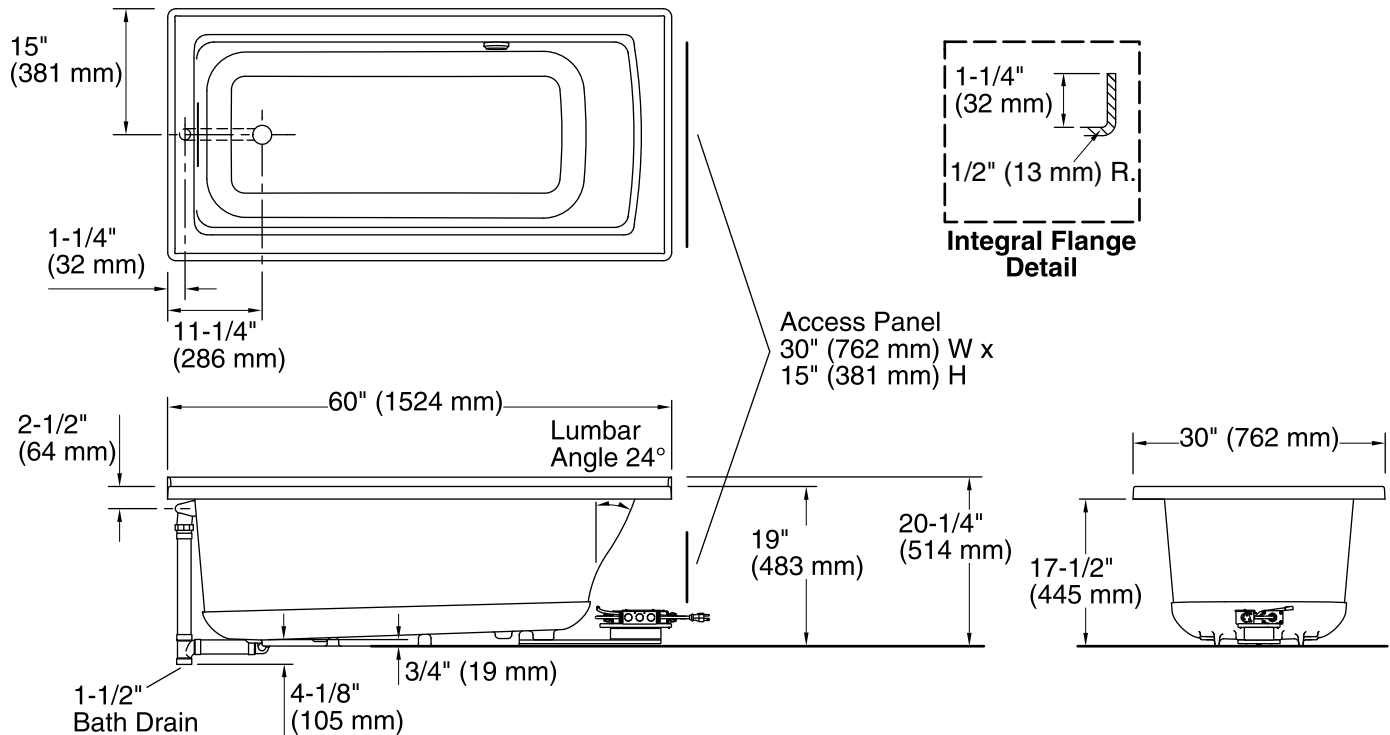

No change in measurements if connected with drain illustrated. (K-7272)

Required Electrical Service

One circuit required, protected with Class A Ground-Fault Circuit-Interrupter (GFCI) or Residual Current Device (RCD).

Heated Surface: 120 V, 15 A, 60 Hz

Technical Information

All product dimensions are nominal.

Installation:	3-Wall Alcove
Drain location:	Left
Basin area, bottom:	45-1/8" x 19-11/16" (1146 mm x 500 mm)
Basin area, top:	52-1/8" x 22-1/16" (1324 mm x 560 mm)
Weight:	68 lbs (30.8 kg)
Minimum floor load:	45.5 lbs/ft² (222.2 kg/m²)
Water depth:	15-1/8" (384 mm)
Water capacity:	57 gal (215.8 L)
Electrical component rating:	Heated Surface: 120 V, 0.5 A, 60 Hz, 65 W

Notes

Measure your actual product for rough-in details.

Install this product according to the installation instructions.

The hot water supply should be 70% of the capacity of the bath or greater. Installations will vary.

Provide one grounded electrical outlet within 24" (610 mm) of each component.

ADA compliant when installed to the specific requirements of these regulations.