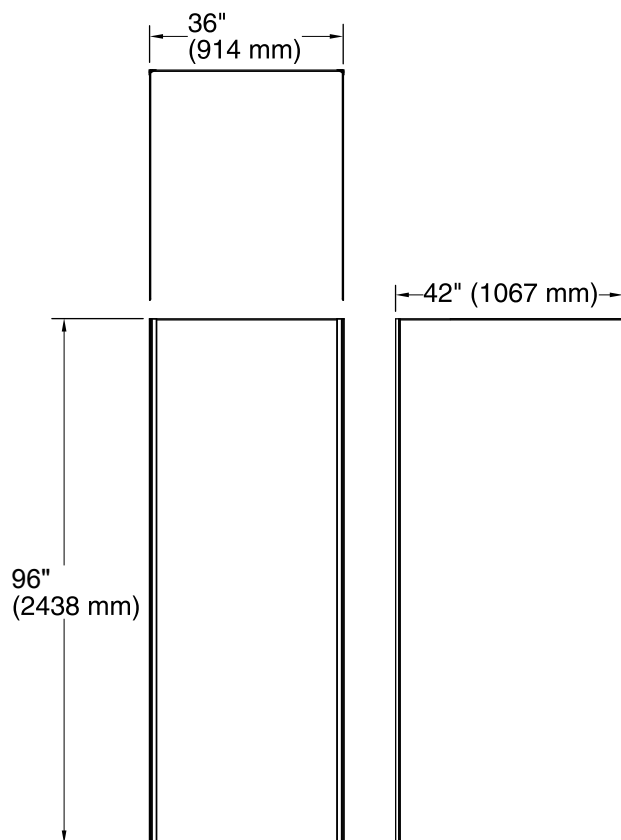

### Features

- Includes two 36" x 96" walls, one 42" x 96" wall, and two 96" corner joints.
- No need to install trim. Factory-installed edge provides a finished look for walls.
- Joint system hides caulk and silicone, leaving fewer places for mold to grow and simplifying cleaning.
- Coordinates with Choreograph shower accessories and storage (sold separately).

### Installation

- In-field trimmable.
- Adheres to water-resistant wallboard.
- For a 42" x 36" x 96" three-wall alcove or smaller.

### Components

Product includes:

- K-97602 42"x96" Wall Panel
- K-97601 36"x96" Wall Panel
- K-97601 36"x96" Wall Panel
- K-97635 96" Corner Joint

### Technical Information

All product dimensions are nominal.

Installation: 3-Wall Alcove