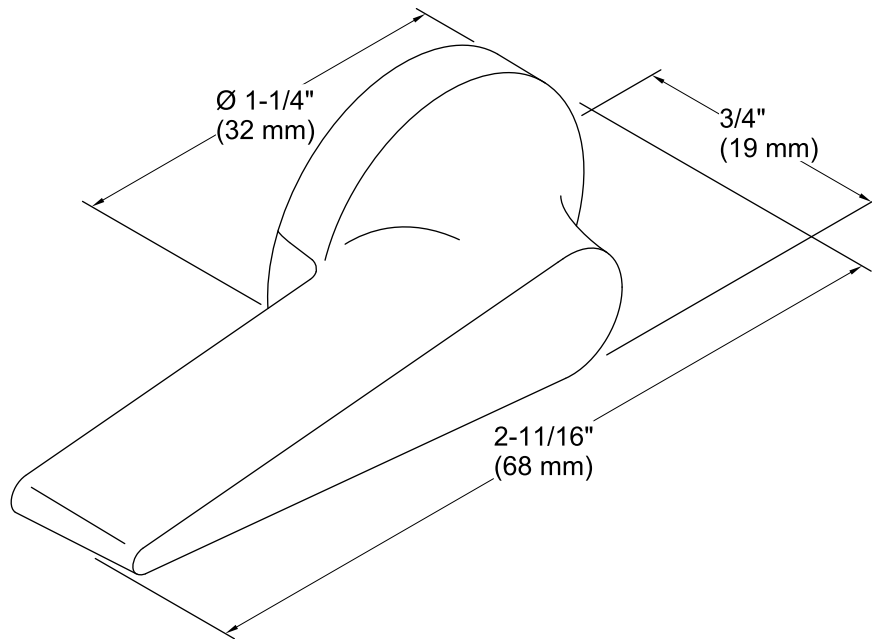

Features

- Left-hand trip lever.
- Premium metal construction for durability.
- KOHLER finishes resist corrosion and tarnish.
- For use with the K-4007 San Souci toilet.

Codes/Standards

None Applicable

KOHLER® One-Year Limited Warranty

Technical Information

All product dimensions are nominal.

Notes

Install this product according to the installation guide.