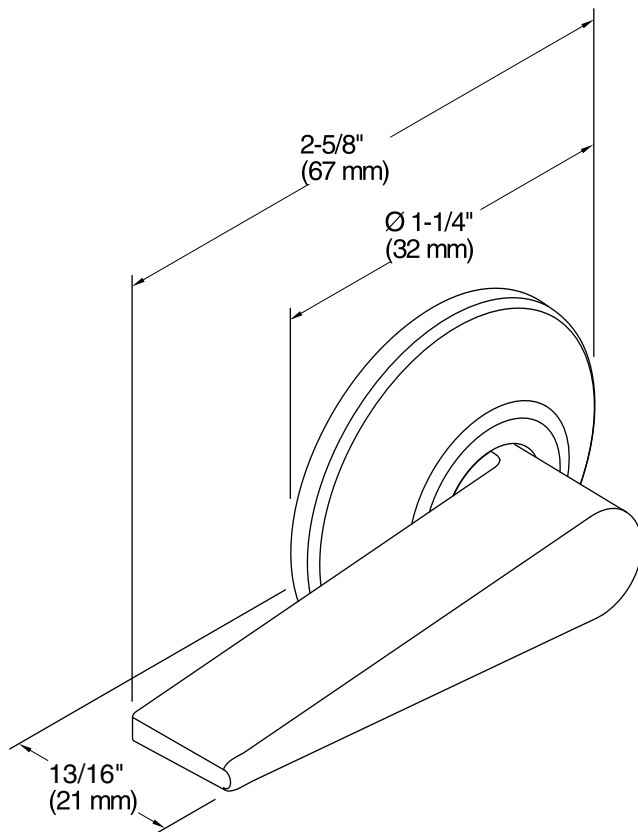

San Souci®
Trip Lever for K-5172
K-9171-L

Features

- Left-hand trip lever.
- Premium metal construction for durability.
- KOHLER finishes resist corrosion and tarnish.
- For use with the K-5172 San Souci toilet.

Technical Information

All product dimensions are nominal.