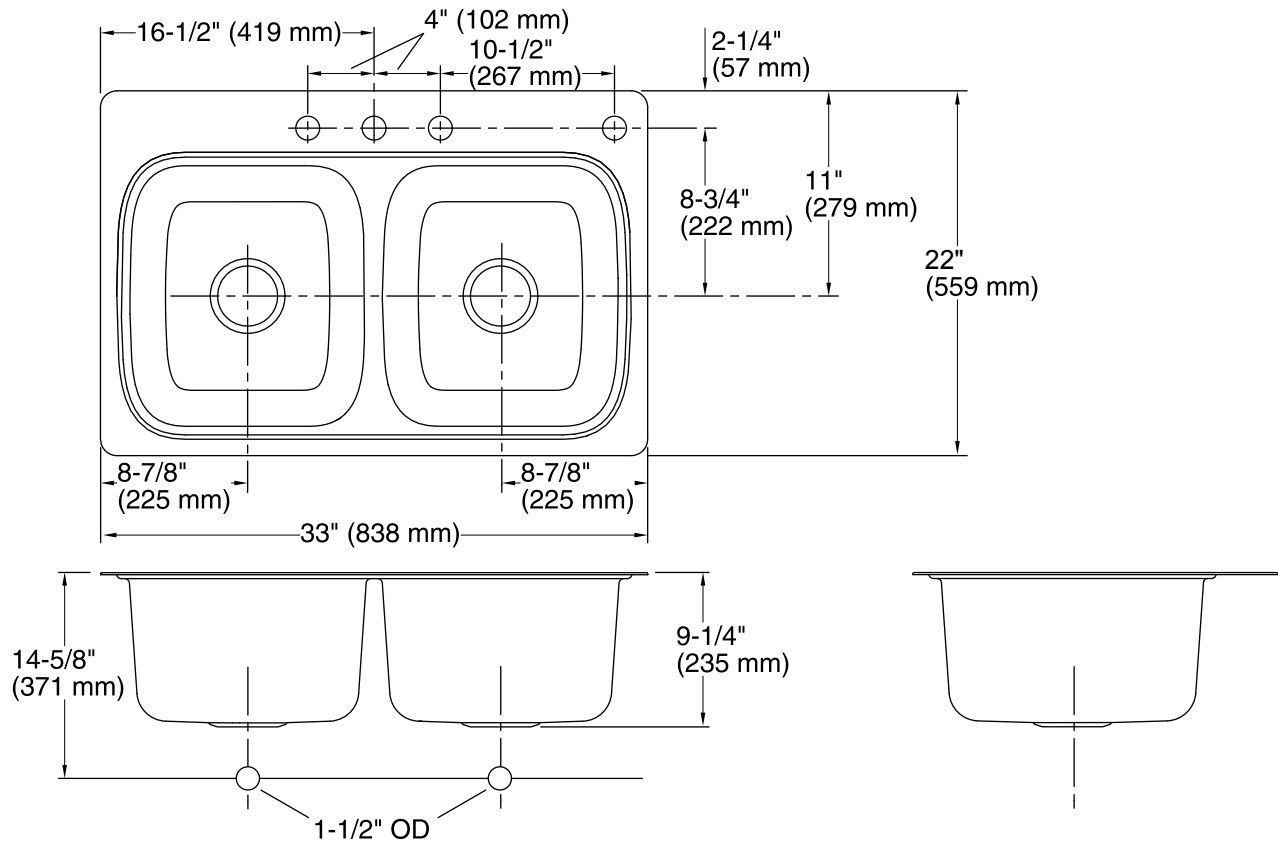

Verse™
Top-mount Kitchen Sink
K-5267-4

Features

- 36-inch minimum base cabinet width.
- Double equal bowl.
- 9-inch depth.
- Four faucet holes.
- SilentShield® sound-absorption technology offers quieter performance.
- Includes installation hardware.

Material

- 18-gauge stainless steel.

Installation

- Top-mount

Codes/Standards

ASME A112.19.3/CSA B45.4
All applicable US Federal and State material regulations

**Lifetime Limited Warranty for
KOHLER® Stainless Steel Sinks**

See website for detailed warranty information.

Technical Information

All product dimensions are nominal.

Bowl configuration: Double equal

Installation: Top-mount

Min. base cabinet width: 36" (914 mm)

Bowl area (Left) Length: 14-3/16" (360 mm)
 Width: 15-11/16" (398 mm)
 Bowl depth: 9" (229 mm)

Bowl area (Right) Length: 14-3/16" (360 mm)
 Width: 15-11/16" (398 mm)
 Bowl depth: 9" (229 mm)

Number of deck holes: 4

Faucet hole(s): 1-7/16" (37 mm)

Drain hole: 3-5/8" (92 mm)

Notes

Install this product according to the installation instructions.