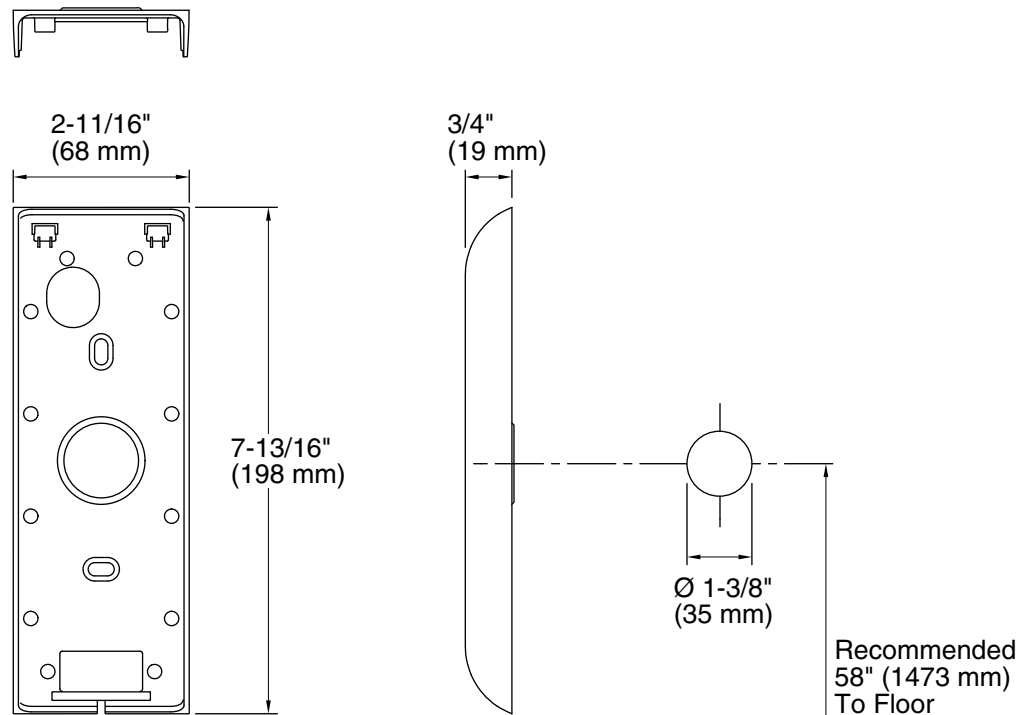

Technical Information

All product dimensions are nominal.

Drain included: No

Notes

Install this product according to the installation guide.