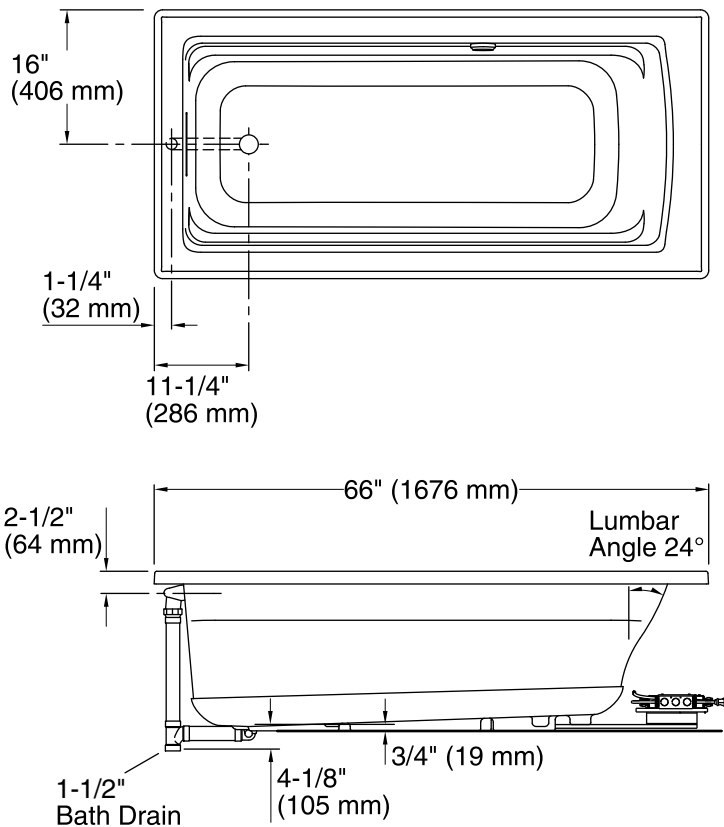

No change in measurements if connected with drain illustrated. (K-7272)

Access Panel
30" (762 mm) W x
15" (381 mm) H

Required Electrical Service

One circuit required, protected with Class A Ground-Fault Circuit-Interrupter (GFCI) or Residual Current Device (RCD).

Heated Surface: 120 V, 15 A, 60 Hz

Technical Information

All product dimensions are nominal.

Installation:	Drop-in
Drain location:	End
Basin area, bottom:	50-3/8" x 19-5/8" (1280 mm x 498 mm)
Basin area, top:	57-5/16" x 24-1/16" (1456 mm x 611 mm)
Weight:	76 lbs (34.5 kg)
Minimum floor load:	45.4 lbs/ft ² (221.7 kg/m ²)
Water depth:	15-5/16" (389 mm)
Water capacity:	66 gal (249.8 L)
Cutout:	Drop-in, 64-1/2" x 30-1/2" (1638 mm x 775 mm)
Electrical component rating:	Heated Surface: 120 V, 0.5 A, 50/60 Hz, 65 W

Notes

Measure your actual product for rough-in details.

Install this product according to the installation instructions.

The hot water supply should be 70% of the capacity of the bath or greater. Installations will vary.