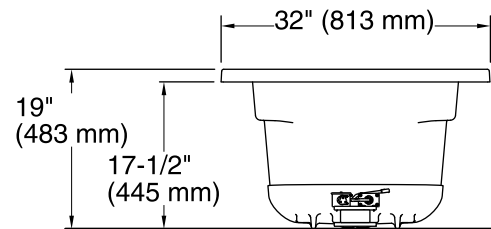

No change in measurements if connected with drain illustrated. (K-7272)

Access Panel
30" (762 mm) W x
15" (381 mm) H

Required Electrical Service

One circuit required, protected with Class A Ground-Fault Circuit-Interrupter (GFCI) or Residual Current Device (RCD).

Heated Surface: 120 V, 15 A, 60 Hz

Technical Information

All product dimensions are nominal.

Installation:	Drop-in
Drain location:	End
Basin area, bottom:	50-3/8" x 19-5/8" (1280 mm x 498 mm)
Basin area, top:	57-5/16" x 24-1/16" (1456 mm x 611 mm)
Weight:	76 lbs (34.5 kg)
Minimum floor load:	45.4 lbs/ft ² (221.7 kg/m ²)
Water depth:	15-5/16" (389 mm)
Water capacity:	66 gal (249.8 L)
Cutout:	Drop-in, 64-1/2" x 30-1/2" (1638 mm x 775 mm)
Electrical component rating:	Heated Surface: 120 V, 0.5 A, 50/60 Hz, 65 W