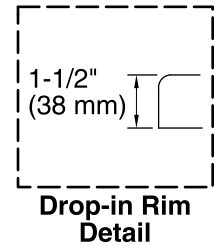

No change in measurements if connected with drain illustrated. (K-7272)

Access Panel
30" (762 mm) W x
15" (381 mm) H

Required Electrical Service

One circuit required, protected with Class A Ground-Fault Circuit-Interrupter (GFCI) or Residual Current Device (RCD).

Heated Surface: 120 V, 15 A, 60 Hz

Technical Information

All product dimensions are nominal.

Installation:	Drop-in
Drain location:	End
Basin area, bottom:	50-3/8" x 19-5/8" (1280 mm x 498 mm)
Basin area, top:	57-5/16" x 24-1/16" (1456 mm x 611 mm)
Weight:	76 lbs (34.5 kg)
Minimum floor load:	45.4 lbs/ft ² (221.7 kg/m ²)
Water depth:	15-5/16" (389 mm)
Water capacity:	66 gal (249.8 L)
Cutout:	Drop-in, 64-1/2" x 30-1/2" (1638 mm x 775 mm)
Electrical component rating:	Heated Surface: 120 V, 0.5 A, 50/60 Hz, 65 W