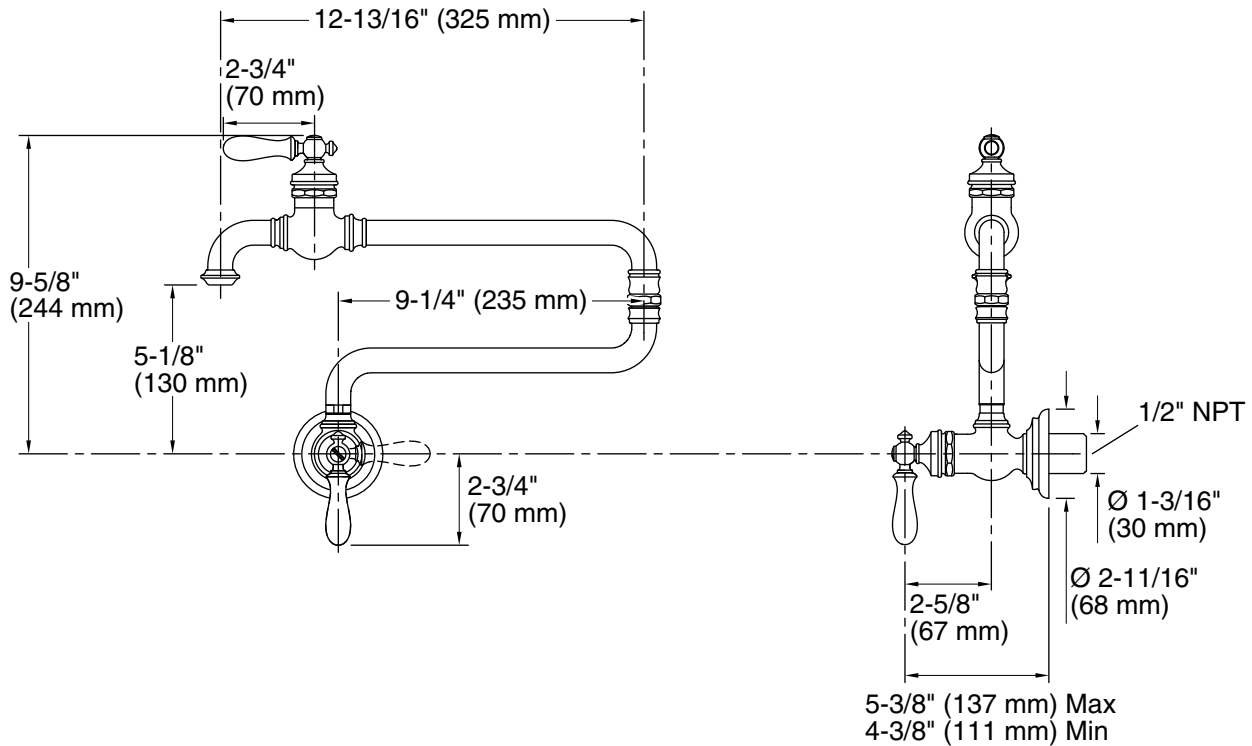

### Technical Information

All product dimensions are nominal.

#### Spout:

Spout reach: 22" (559 mm)